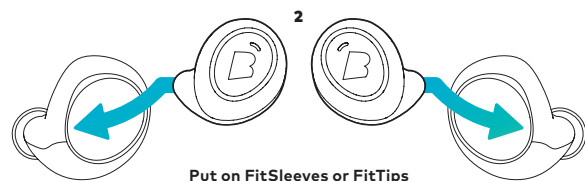

When connected to your computer you can also upload songs into the **My Music** folder on The Dash.

The Dash ^{PRO}

Quick Start Guide

Insert

1. Tilt The Dash slightly forward.
2. Insert the tip firmly in your ear canal.
3. Adjust The Dash by rotating it backwards.

The PerfectFit

Your Dash will automatically turn on once both **The Left & Right Dash** are inserted

PerfectFit

Try all FitSleeve & FitTip sizes to get the PerfectFit. The sensors must be in contact with your skin to get best tracking results.

Remove FitTips

L **M** **S** **XS**

FitSleeves best for Activities

Put on FitSleeves or FitTips

3

L **M** **S**

FitTips Pro best for Audio

The Dash^{PRO}