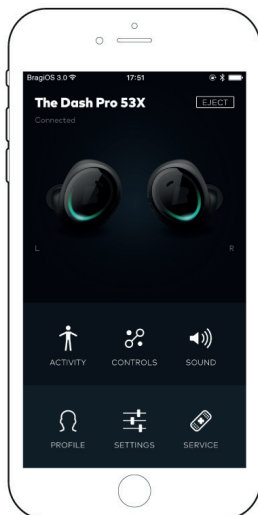

The Dash ^{PRO}

Quick Start Guide

Charge & Activate

Charge your Dash before first use.

Use the Bragi App to set up:
Activities
Auto-Tracking
Controls
Head Gestures
Routines
Sound Settings
... and more

Download now!

Bragi App

Download the free Bragi App to set up and remote-control your Dash.

Unlock all of its advanced features now!