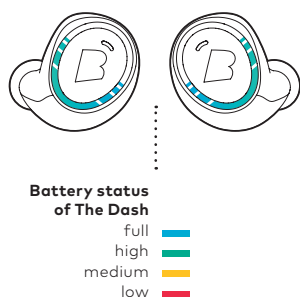

Unlock all of its advanced features now!

The Dash ^{PRO}

Quick Start Guide

Charge

Before using The Dash, charge it for at least 1 hour. This will also activate your Dash.

Shake.

See the current battery status by shaking your Dash.