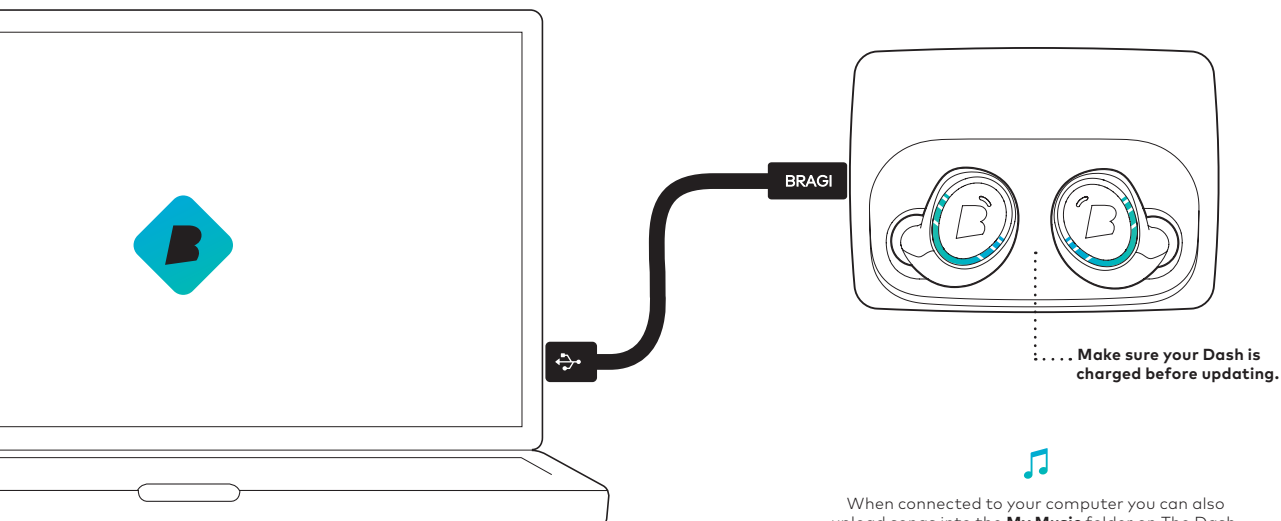

Update

Your Dash learns new skills when updated to the newest **Bragi OS**. Download from update.bragi.com