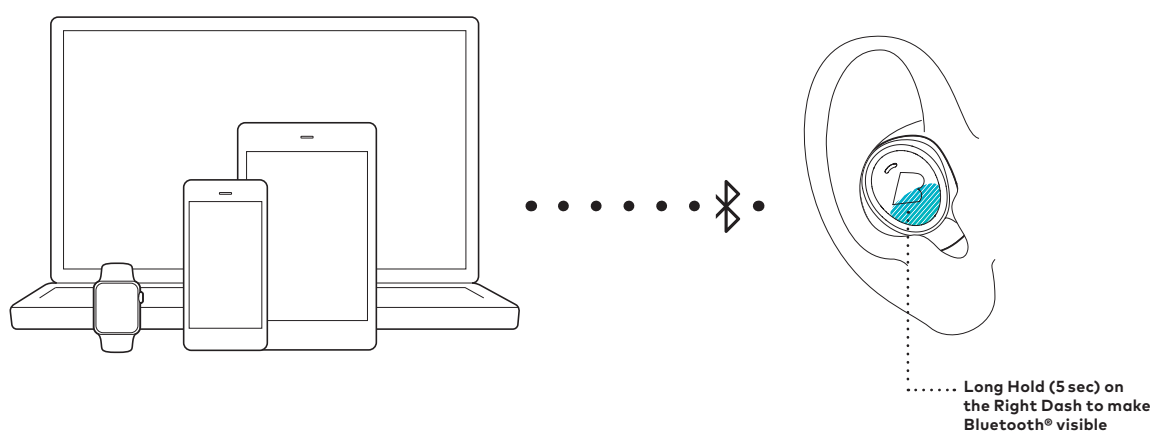

The Dash^{PRO}

Quick Start Guide

First connect Audio

Insert The Dash into your ear and search for **The Dash** in the Bluetooth® menu of your device.

- ! **If your Dash does not show up in the list, do a Long Hold (5 sec) on the Right Dash. You can find video tutorials on bragi.com/support**

Then connect Sensors

To connect The Dash sensors to your device, open the Bragi App and select your Dash in the device list.

- ! **Make sure to connect The Dash audio system first before connecting the sensors.**