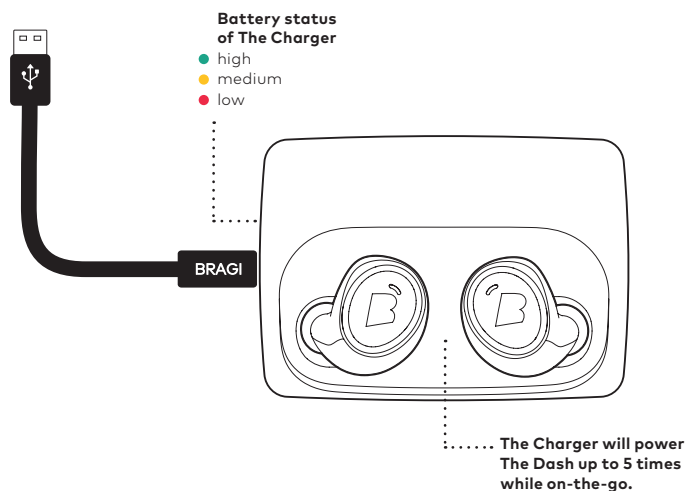

Unlock all of its advanced features now!

The Dash ^{PRO}

Quick Start Guide

Charge

Before using The Dash, charge it for at least 1 hour. This will also activate your Dash.

Shake.

See the current battery status by shaking your Dash.

With The Dash in The Charger, connect to your computer or a power supply via USB.

! Only put a dry Dash into the Charger

Update

Your Dash learns new skills when updated to the newest **Bragi OS**. Download from update.bragi.com