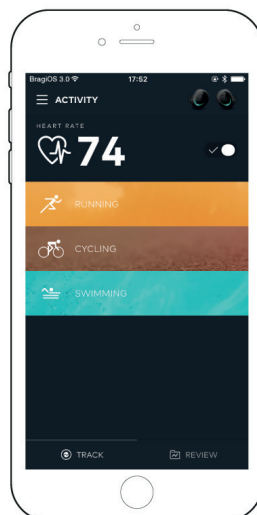

The Dash ^{PRO}

Quick Start Guide

Charge & Activate

Charge your Dash before first use.

Use the Bragi App to set up:
Activities
Auto-Tracking
Controls
Head Gestures
Routines
Sound Settings
... and more

Download now!

Bragi App

Download the free Bragi App to set up and remote-control your Dash.

Unlock all of its advanced features now!