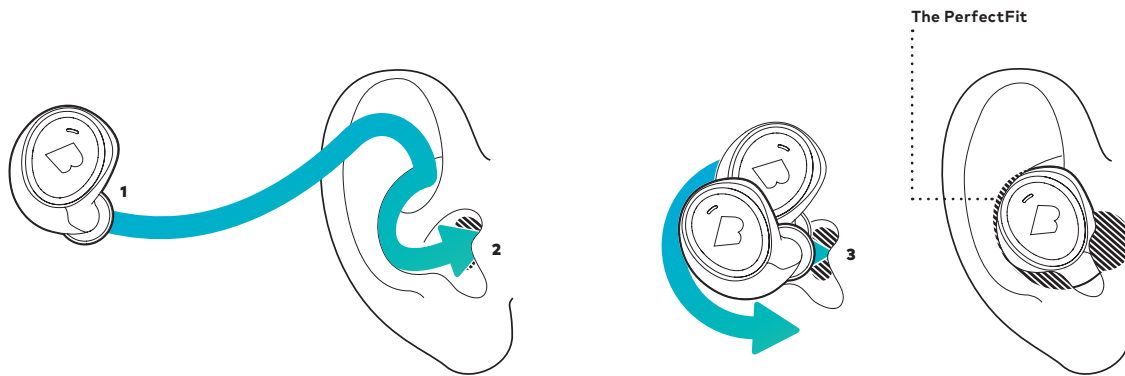

With The Dash in The Charger, connect to your computer or a power supply via USB.

! Only put a dry Dash into the Charger

Update

Your Dash learns new skills when updated to the newest **Bragi OS**. Download from update.bragi.com

When connected to your computer you can also upload songs into the **My Music** folder on The Dash.

The Dash ^{PRO}

Quick Start Guide

Insert

1. Tilt The Dash slightly forward.
2. Insert the tip firmly in your ear canal.
3. Adjust The Dash by rotating it backwards.

The PerfectFit

Your Dash will automatically turn on once both **The Left & Right Dash** are inserted

PerfectFit

Try all FitSleeve & FitTip sizes to get the PerfectFit. The sensors must be in contact with your skin to get best tracking results.