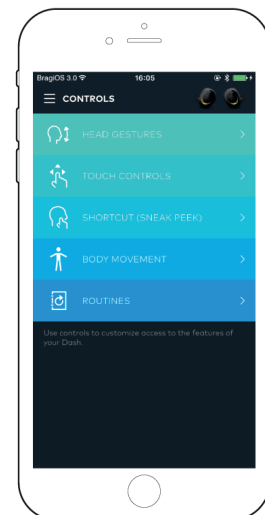

Free Bragi Mobile App (iOS, Android)

- › Simple on-tap connection with The Dash Pro
- › Remote control Audio and Activity Tracking
- › Get realtime visual Activity Reports
- › Customize The Dash Pro User Interface
- › Get Support and Tutorials directly in the App when needed

3rd Party Applications

- › Control iTranslate: real time Dash to Dash translation into 40+ languages with a simple tap on The Dash Pro

The Dash ^{PRO}

Quick Start Guide

Charge & Activate

Charge your Dash before first use.

Use the Bragi App to set up:
Activities
Auto-Tracking
Controls
Head Gestures
Routines
Sound Settings
 ... and more

Download now!

Bragi App

Download the free Bragi App to set up and remote-control your Dash.

Unlock all of its advanced features now!

The Dash ^{PRO}

Quick Start Guide

Charge

Before using The Dash, charge it for at least 1 hour. This will also activate your Dash.

Shake.

See the current battery status by shaking your Dash.