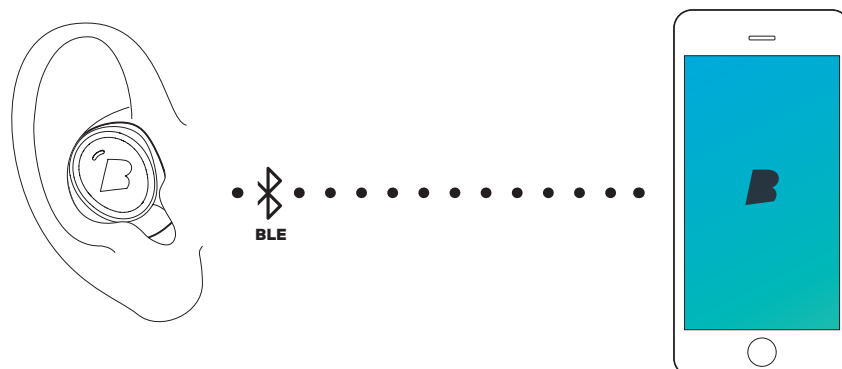

Quick Start Guide

First connect Audio

Insert The Dash into your ear and search for **The Dash** in the Bluetooth® menu of your device.

- ! **If your Dash does not show up in the list, do a Long Hold (5 sec) on the Right Dash. You can find video tutorials on bragi.com/support**

Then connect Sensors

To connect The Dash sensors to your device, open the Bragi App and select your Dash in the device list.

- ! **Make sure to connect The Dash audio system first before connecting the sensors.**

The Dash ^{PRO}

Quick Start Guide

EarTouch

Control your Dash with tap, hold and swipe gestures using the EarTouch Interface.

Tap.
Hold.
Swipe.

The EarTouch Interface is located on the lower half of each Dash.