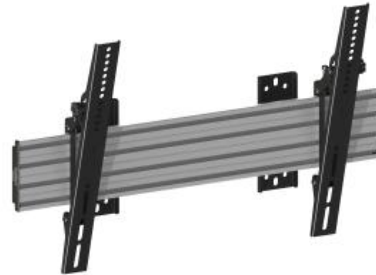

Ready when you are

M Wallmount Pro MBW1U Tilt Silver

Article: 7 350 073 734 085

M Wallmount Pro MBW1U Tilt Silver - Wall mount for LCD display, steel, 1 screen, single side, tilt, VESA Max 600x400 - screen size: 40"-65" - silver

Product category: PRO SERIES

Specification

M Wallmount Pro MBW1U Tilt Silver

Article No:	7 350 073 734 085
For screen size:	40"-65"
Type:	Single Side MBW1U
Universal & VESA standard:	Adjustable from 100x100 to 600x400 max Optional VESA 800x600
Material:	Steel, Aluminium
Color:	Silver
Surface Finish:	Powder coating/Anodic Oxidation
Weight:	8.5 kg
Measurements	68x43x8 cm
Max Load:	30 kg per screen
Tilt:	Yes, 0~15°
Swivel:	Yes, 360°
Rotate:	Yes, ±4°
Cable Management:	Yes
Options:	M Pro Series Parts
Certifications:	CE
Warranty:	5 years

Retail Package Specification

Package Parcels:	1 pcs
Package Measurements:	71.6 x 13.2 x 8.4 cm
Package Weight:	3.10 kg

The content of this specification is subject to change without further notice. Always visit our web for the latest updated specifications. <https://products.multibrackets.com/>