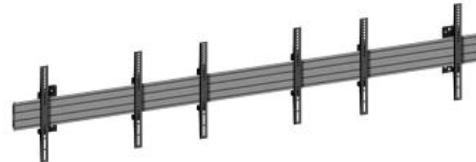

Ready when you are

M Wallmount Pro MBW3U Fixed Silver

Article: 7 350 073 734 047

M Wallmount Pro MBW3U Fixed Silver - Wall mount for LCD display, steel, 3 screen, single side, fixed, VESA Max 600x400 - screen size: 40"-65" - silver

Product category: PRO SERIES

Specification

M Wallmount Pro MBW3U Fixed Silver

Article No:	7 350 073 734 047
For screen size:	40"-65"
Type:	Single Side MBW3U
Universal & VESA standard:	Adjustable from 100x100 to 600x400 max Optional VESA 800x600
Material:	Steel, Aluminium
Color:	Silver
Surface Finish:	Powder coating/Anodic Oxidation
Weight:	17.6 kg
Measurements	348x43x7.5 cm
Max Load:	30 kg per screen
Tilt:	No
Swivel:	No
Rotate:	No
Cable Management:	Yes
Options:	M Pro Series Parts
Certifications:	CE
Warranty:	5 years

Retail Package Specification

Package Parcels:	1 pcs
Package Measurements:	102.6 x 13.2 x 14.7 cm
Package Weight:	10.42 kg

The content of this specification is subject to change without further notice. Always visit our web for the latest updated specifications. <https://products.multibrackets.com/>