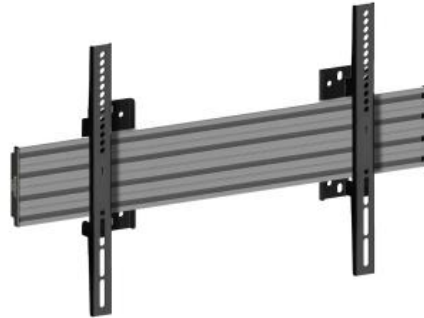

Ready when you are

M Wallmount Pro MBW1U Fixed Silver

Article: 7 350 073 734 023

M Wallmount Pro MBW1U Fixed Silver - Wall mount for LCD display, steel, 1 screen, single side, fixed, VESA Max 600x400 - screen size: 40"-65" - silver

Product category: PRO SERIES

Specification

M Wallmount Pro MBW1U Fixed Silver

Article No:	7 350 073 734 023
For screen size:	40"-65"
Type:	Single Side MBW1U
Universal & VESA standard:	Adjustable from 100x100 to 600x400 max Optional VESA 800x600
Material:	Steel, Aluminium
Color:	Silver
Surface Finish:	Powder coating/Anodic Oxidation
Weight:	6.2 kg
Measurements	68x43x7.5 cm
Max Load:	30 kg per screen
Tilt:	No
Swivel:	No
Rotate:	No
Cable Management:	Yes
Options:	M Pro Series Parts
Certifications:	CE
Warranty:	5 years