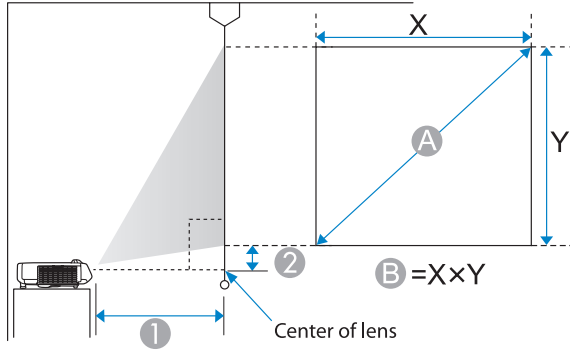

3

Projection Distance Table (EB-535W/525W)

Units: cm

16:10 WXGA			
A	B	① Minimum (Wide) to Maximum(Tele)	② (Wide)
55"	118.5 x 74.0	55.9 - 76.8	8.7
56"	120.6 x 75.4	57.0 - 78.3	8.9
57"	122.8 x 76.7	58.1 - 79.7	9.0
58"	124.9 x 78.1	59.2 - 81.2	9.2
59"	127.1 x 79.4	60.3 - 82.7	9.3
60"	129.2 x 80.8	61.4 - 84.1	9.5
61"	131.4 x 82.1	62.4 - 85.6	9.6
62"	133.5 x 83.5	63.5 - 87.0	9.8
63"	135.7 x 84.8	64.6 - 88.5	10.0
64"	137.9 x 86.2	65.7 - 90.0	10.1
65"	140.0 x 87.5	66.8 - 91.4	10.3
66"	142.2 x 88.8	67.9 - 92.9	10.4
67"	144.3 x 90.2	68.9 - 94.4	10.6
68"	146.5 x 91.5	70.0 - 95.8	10.8
69"	148.6 x 92.9	71.1 - 97.3	10.9
70"	150.8 x 94.2	72.2 - 98.7	11.1
71"	152.9 x 95.6	73.3 - 100.2	11.2
72"	155.1 x 96.9	74.4 - 101.7	11.4
73"	157.2 x 98.3	75.4 - 103.1	11.5
74"	159.4 x 99.6	76.5 - 104.6	11.7
75"	161.5 x 101.0	77.6 - 106.1	11.9
76"	163.7 x 102.3	78.7 - 107.5	12.0
77"	165.9 x 103.7	79.8 - 109.0	12.2
78"	168.0 x 105.0	80.9 - 110.5	12.3
79"	170.2 x 106.3	81.9 - 111.9	12.5
80"	172.3 x 107.7	83.0 - 113.4	12.7
81"	174.5 x 109.0	84.1 - 114.8	12.8