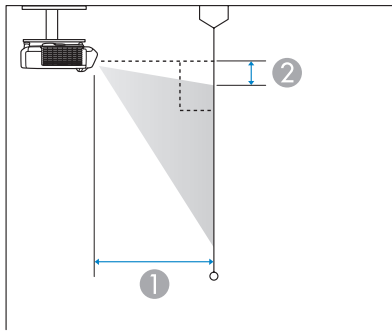

3

Projection Distance Table (EB-535W/525W)

Units: cm

16:10 WXGA			
A	B	① Minimum (Wide) to Maximum(Tele)	② (Wide)
55"	118.5 x 74.0	55.9 - 76.8	8.7
56"	120.6 x 75.4	57.0 - 78.3	8.9
57"	122.8 x 76.7	58.1 - 79.7	9.0
58"	124.9 x 78.1	59.2 - 81.2	9.2
59"	127.1 x 79.4	60.3 - 82.7	9.3
60"	129.2 x 80.8	61.4 - 84.1	9.5
61"	131.4 x 82.1	62.4 - 85.6	9.6
62"	133.5 x 83.5	63.5 - 87.0	9.8
63"	135.7 x 84.8	64.6 - 88.5	10.0
64"	137.9 x 86.2	65.7 - 90.0	10.1
65"	140.0 x 87.5	66.8 - 91.4	10.3
66"	142.2 x 88.8	67.9 - 92.9	10.4
67"	144.3 x 90.2	68.9 - 94.4	10.6
68"	146.5 x 91.5	70.0 - 95.8	10.8
69"	148.6 x 92.9	71.1 - 97.3	10.9
70"	150.8 x 94.2	72.2 - 98.7	11.1
71"	152.9 x 95.6	73.3 - 100.2	11.2
72"	155.1 x 96.9	74.4 - 101.7	11.4
73"	157.2 x 98.3	75.4 - 103.1	11.5
74"	159.4 x 99.6	76.5 - 104.6	11.7
75"	161.5 x 101.0	77.6 - 106.1	11.9
76"	163.7 x 102.3	78.7 - 107.5	12.0
77"	165.9 x 103.7	79.8 - 109.0	12.2
78"	168.0 x 105.0	80.9 - 110.5	12.3
79"	170.2 x 106.3	81.9 - 111.9	12.5
80"	172.3 x 107.7	83.0 - 113.4	12.7
81"	174.5 x 109.0	84.1 - 114.8	12.8