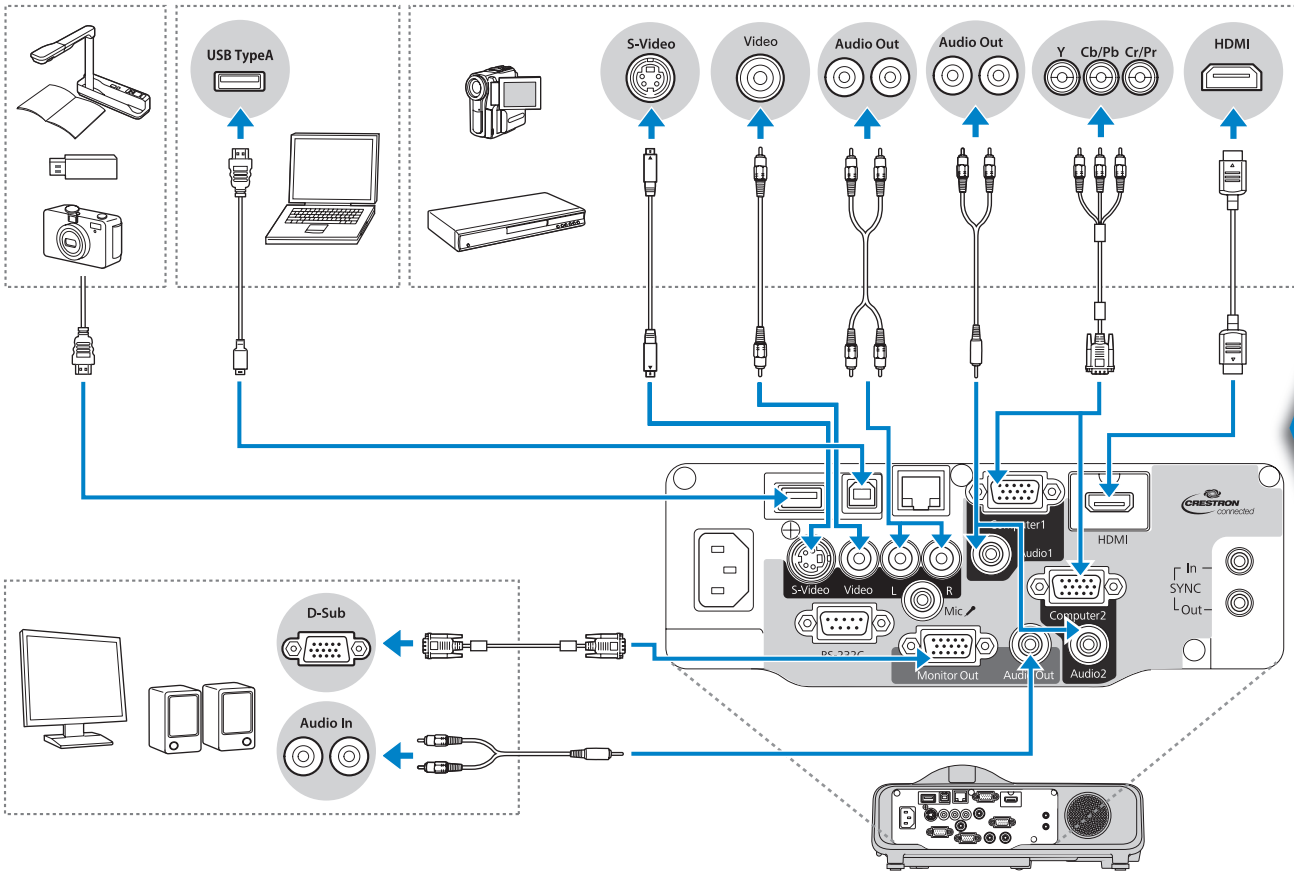

3

Projection Distance Table (EB-535W/525W)

Units: cm

16:10 WXGA			
A	B	① Minimum (Wide) to Maximum(Tele)	② (Wide)
55"	118.5 x 74.0	55.9 - 76.8	8.7
56"	120.6 x 75.4	57.0 - 78.3	8.9
57"	122.8 x 76.7	58.1 - 79.7	9.0
58"	124.9 x 78.1	59.2 - 81.2	9.2
59"	127.1 x 79.4	60.3 - 82.7	9.3
60"	129.2 x 80.8	61.4 - 84.1	9.5
61"	131.4 x 82.1	62.4 - 85.6	9.6
62"	133.5 x 83.5	63.5 - 87.0	9.8
63"	135.7 x 84.8	64.6 - 88.5	10.0
64"	137.9 x 86.2	65.7 - 90.0	10.1
65"	140.0 x 87.5	66.8 - 91.4	10.3
66"	142.2 x 88.8	67.9 - 92.9	10.4
67"	144.3 x 90.2	68.9 - 94.4	10.6
68"	146.5 x 91.5	70.0 - 95.8	10.8
69"	148.6 x 92.9	71.1 - 97.3	10.9
70"	150.8 x 94.2	72.2 - 98.7	11.1
71"	152.9 x 95.6	73.3 - 100.2	11.2
72"	155.1 x 96.9	74.4 - 101.7	11.4
73"	157.2 x 98.3	75.4 - 103.1	11.5
74"	159.4 x 99.6	76.5 - 104.6	11.7
75"	161.5 x 101.0	77.6 - 106.1	11.9
76"	163.7 x 102.3	78.7 - 107.5	12.0
77"	165.9 x 103.7	79.8 - 109.0	12.2
78"	168.0 x 105.0	80.9 - 110.5	12.3
79"	170.2 x 106.3	81.9 - 111.9	12.5
80"	172.3 x 107.7	83.0 - 113.4	12.7
81"	174.5 x 109.0	84.1 - 114.8	12.8