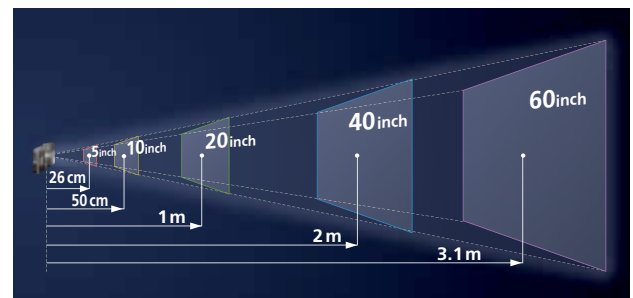

COOLPIX S1200pj

14.1
Megapixels

5x
Zoom

7.5 cm
(3-in.) LCD

Built-in projector featuring greater quality and versatility.

Black Pink

Dramatic improvement in projector contrast and color reproduction

The dramatically increased brightness and contrast ratio of the new projector built into the COOLPIX S1200pj makes an even better experience of projecting your favorite photos or movie clips on a large surface. Controls designed for ease of use in the dark maximize operating efficiency. And, in addition to livening up gatherings and parties, you can also project any data stored on a PC for effective use in business situations.

Note: Distances shown above are approximations.

Projector Specifications

- Brightness*¹: Up to 20 lumens
- Contrast ratio: 200:1
- Image size: 13 to 152 cm (5 to 60 in.)
- Throw distance: Approx. 0.26 to 3.1 m (11 in. to 10 ft)
- Endurance (battery life)*²: Approx. 1 hour
- Resolution (output): VGA equivalent

*¹ Measurement, measuring conditions, and method of notation all comply with ISO 21118.

*² Based on continuous use of a fully-charged EN-EL12 battery at 25 °C.

Other features

- 7.5 cm (3-in.) high-resolution 460k-dot (approx.) Clear color display
- EXPEED C2 image processing engine
- Four advanced VR image stabilizing features*
- Smart portrait system