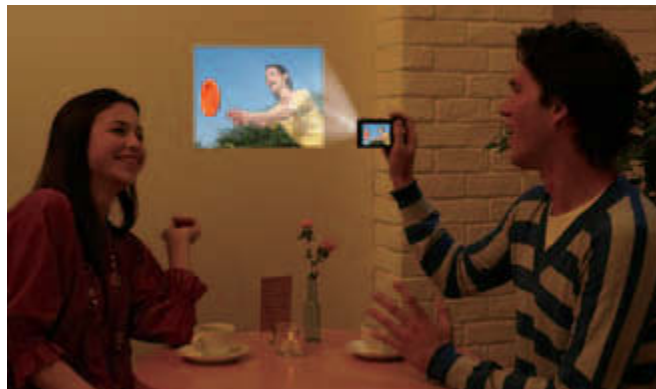

COOLPIX S1200pj

14.1
Megapixels

5x
Zoom

7.5 cm
(3-in.) LCD

Built-in projector featuring greater quality and versatility.

Black Pink

Dramatic improvement in projector contrast and color reproduction

The dramatically increased brightness and contrast ratio of the new projector built into the COOLPIX S1200pj makes an even better experience of projecting your favorite photos or movie clips on a large surface. Controls designed for ease of use in the dark maximize operating efficiency. And, in addition to livening up gatherings and parties, you can also project any data stored on a PC for effective use in business situations.

Note: Distances shown above are approximations.

Projector Specifications

- Brightness*¹: Up to 20 lumens
- Contrast ratio: 200:1
- Image size: 13 to 152 cm (5 to 60 in.)
- Throw distance: Approx. 0.26 to 3.1 m (11 in. to 10 ft)
- Endurance (battery life)*²: Approx. 1 hour
- Resolution (output): VGA equivalent

*¹ Measurement, measuring conditions, and method of notation all comply with ISO 21118.

*² Based on continuous use of a fully-charged EN-EL12 battery at 25 °C.

Other features

- 7.5 cm (3-in.) high-resolution 460k-dot (approx.) Clear color display
- EXPEED C2 image processing engine
- Four advanced VR image stabilizing features*
- Smart portrait system

- 18 optimized scene modes
- USB charging via Charging AC adapter (supplied) or PC
- Special effects available when shooting pictures
- Filter effects available for stored images

- Easy auto mode

*The camera selects and uses only the features required to optimize each image.