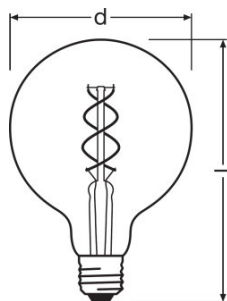

- LED lamps for line voltage
- Mercury-free lamps
- Lifetime: up to 15,000 h
- Beam angle: up to 360°

TECHNICAL DATA

Electrical data

Rated wattage	5.00 W
Nominal wattage	5.00 W
Nominal voltage	220...240 V
Max. lamp no. on circuit break. 10 A (B)	90
Max. lamp no. on circuit break. 16 A (B)	150
Operating frequency	50...60 Hz
Power factor λ	> 0.50
Claimed equiv. conventional lamp power	15 W

Light technical data

Warm-up time (60 %)	< 0.50 s
Starting time	< 0.5 s

Dimensions & weight

Overall length	178.0 mm
Diameter	125.0 mm

Outer bulb	G125
Length	178.0 mm

Temperatures & operating conditions

Maximum temperature at tc test point	56 °C
---	-------