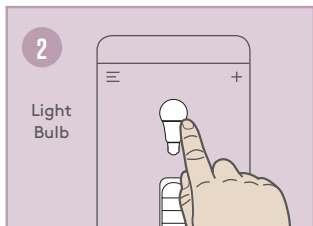

SIMPLE SETUP

ADD THE BULB IN APP

Smartline

LIGHT BULB

QUICK GUIDE

It is simple to use the Smartline Flow devices. Just follow the instructions in this quick guide and you will have it up and running in no time.

Swedish
brand

SIMPLE SETUP

INSTALL THE BULB

Before moving on to the next steps make sure your device has Bluetooth turned on.

Innan du går vidare till nästa steg så säkerställ att Bluetooth är påslaget i din enhet.