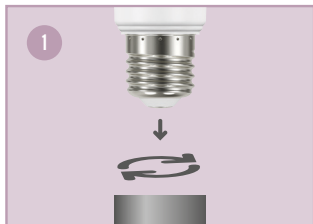

SIMPLE SETUP

ADD THE BULB IN APP

Smartline

LIGHT BULB

QUICK GUIDE

It is simple to use the Smartline Flow devices. Just follow the instructions in this quick guide and you will have it up and running in no time.

Swedish
brand

SIMPLE SETUP

INSTALL THE BULB

Before moving on to the next steps make sure your device has Bluetooth turned on.

Innan du går vidare till nästa steg så säkerställ att Bluetooth är påslaget i din enhet.