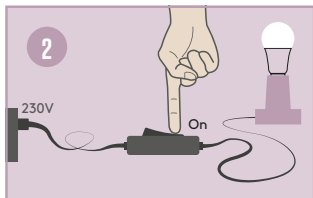

SIMPLE SETUP

ADD THE BULB IN APP

Smartline

LIGHT BULB

QUICK GUIDE

It is simple to use the Smartline Flow devices. Just follow the instructions in this quick guide and you will have it up and running in no time.

Swedish
brand

SIMPLE SETUP

INSTALL THE BULB

Before moving on to the next steps make sure your device has Bluetooth turned on.

Innan du går vidare till nästa steg så säkerställ att Bluetooth är påslaget i din enhet.