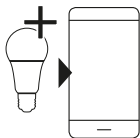

SIMPLE SETUP

ADD THE BULB IN APP

Smartline

LIGHT BULB

QUICK GUIDE

It is simple to use the Smartline Flow devices. Just follow the instructions in this quick guide and you will have it up and running in no time.