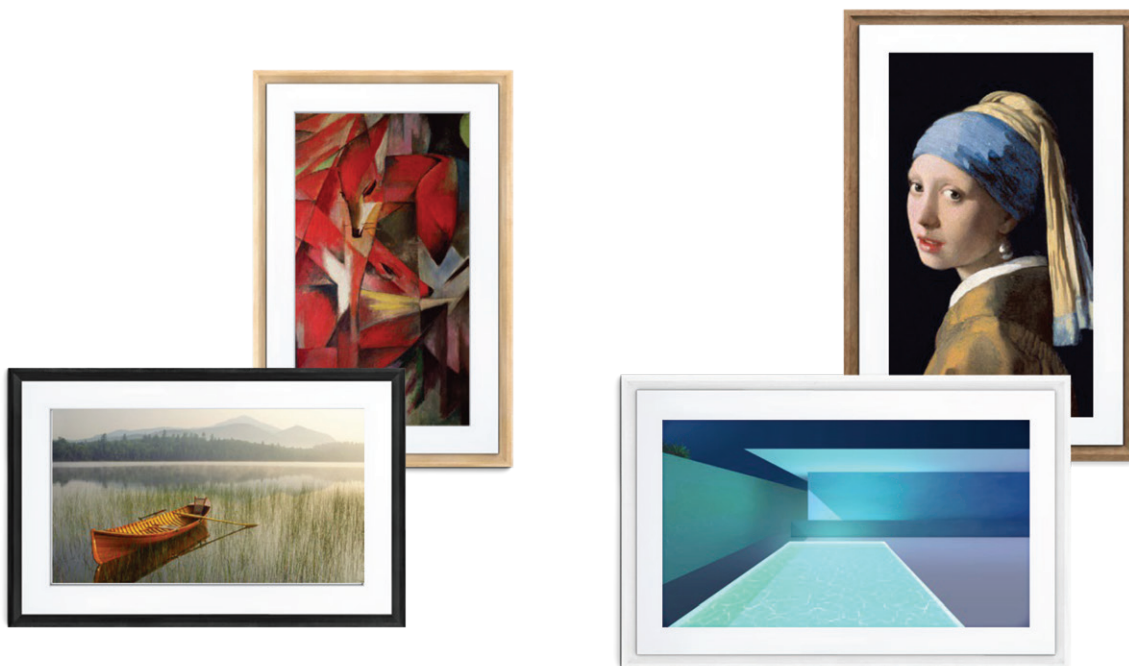

Art for Everyone

The Meural Canvas II brings an expansive library of the world's most inspiring artworks to your wall. Now you can display paintings and photos from renowned and up-and-coming artists next to your own photography on our elegantly designed digital canvas. Every work of art looks as real and textured as it would on a traditional canvas or print thanks to our patented TrueArt Technology—and you can easily customize and cycle through playlists of art with intuitive hand gesture controls, online, on our app, or by asking your compatible smart assistant to find something new.