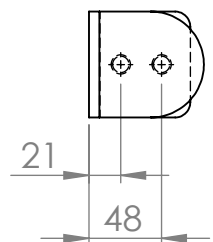

Clamp

Through table top

Art.nr. 610710		Name V4 Monitor arm		
Last saved by Tolle	Last saved 2018-09-06	Material x	Rev -	Format A4
Created by Tolle	Created date 2018-09-04		Scale 1:6	Page 1/1