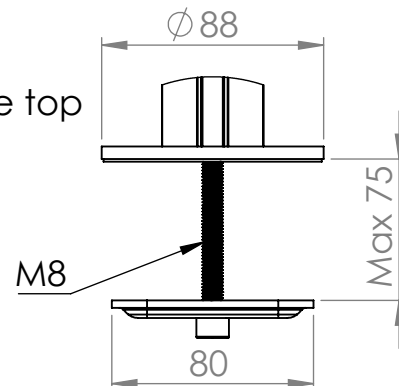

Clamp

Through table top

Art.nr. 610710		Name V4 Monitor arm		
Last saved by Tolle	Last saved 2018-09-06	Material x	Rev -	Format A4
Created by Tolle	Created date 2018-09-04		Scale 1:6	Page 1/1