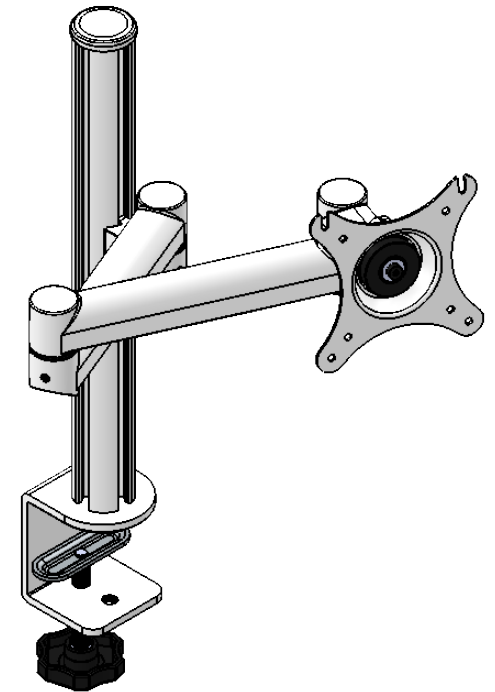

Clamp

Through table top

Art.nr. 610710		Name V4 Monitor arm		
Last saved by Tolle	Last saved 2018-09-06	Material x	Rev -	Format A4
Created by Tolle	Created date 2018-09-04		Scale 1:6	Page 1/1