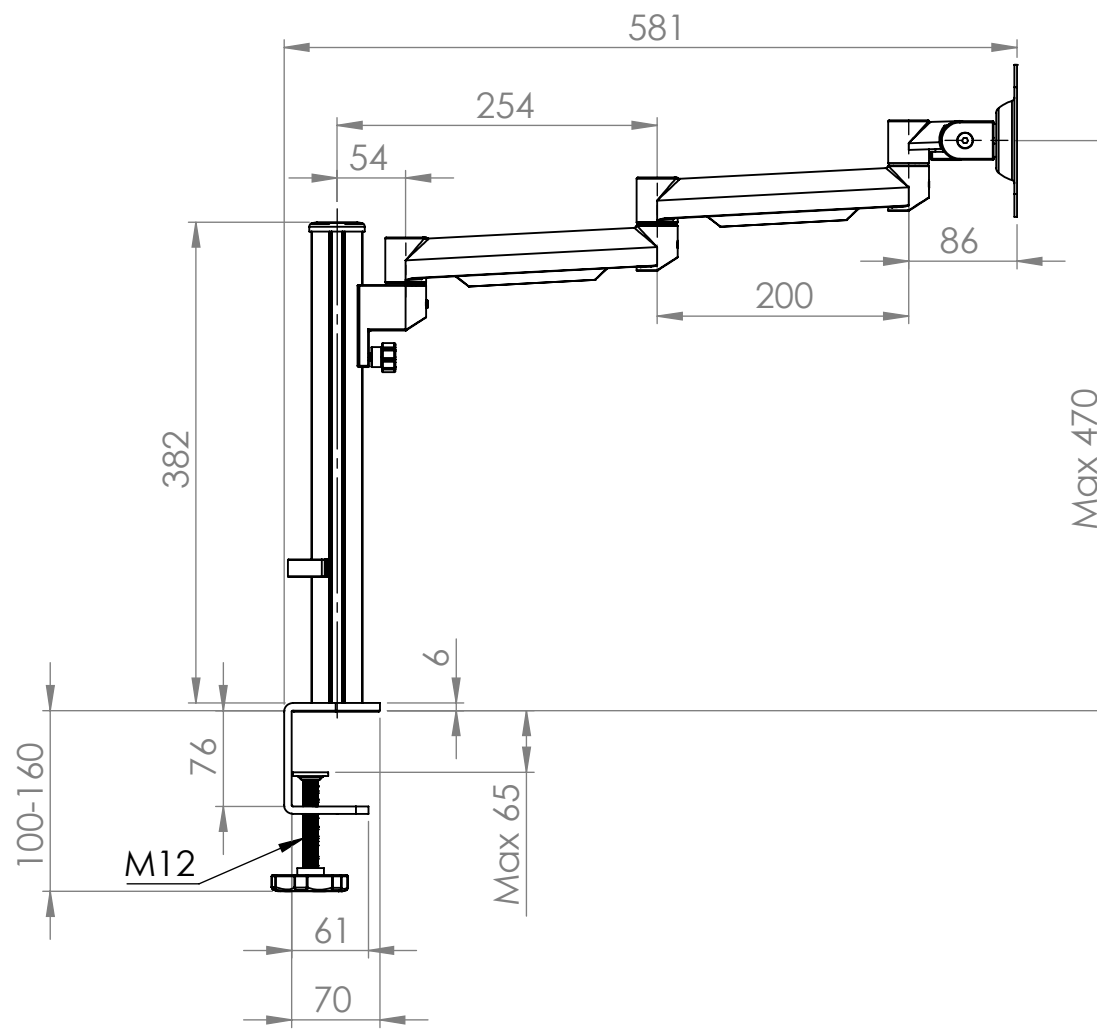

Clamp

Through table top

Art.nr. 610710		Name V4 Monitor arm		
Last saved by Tolle	Last saved 2018-09-06	Material x	Rev -	Format A4
Created by Tolle	Created date 2018-09-04		Scale 1:6	Page 1/1