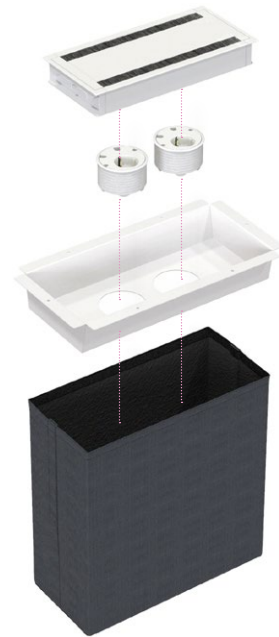

Powerdot

For conference- and meeting rooms

Flexible solutions

The benefits of using a Powerdot based kit for your meeting or conference room is obvious, you can adapt your configuration exactly how you want it. And of course, when the demands change in the future, any configuration is easily adjusted. Choose our 2 or 5-piece package solution.

COMPLETE KITS **WITH** POWERDOTS (PD10)

INCLUDES TABLE COVER, POWERDOT TRAY,
POWERDOT PD10, TEXTILE BAG, MULTIPLE SOCKET

SMALL 2

DIMENSION COVER: 310 X 148 MM. CUT OUT: 300 X 140 MM
2 POWERDOTS, TOTAL 2 POWER, 8 CABLE FEED-THROUGH

- 935-K210W ☐ POWERDOT SMALL CONFERENCE, 2 POWERDOT, WHITE
  935-K210 ☐ POWERDOT SMALL CONFERENCE, 2 POWERDOT, SILVER
  935-K210B ☐ POWERDOT SMALL CONFERENCE, 2 POWERDOT, BLACK

LARGE 5

DIMENSION COVER: 610 X 148 MM. CUT OUT: 600 X 140 MM
5 POWERDOTS, TOTAL 5 POWER, 20 CABLE FEED-THROUGH

- 935-K510W ☐ POWERDOT LARGE CONFERENCE, 5 POWERDOT, WHITE
  935-K510 ☐ POWERDOT LARGE CONFERENCE, 5 POWERDOT, SILVER
  935-K510B ☐ POWERDOT LARGE CONFERENCE, 5 POWERDOT, BLACK

COMPLETE PACK **WITHOUT** POWERDOTS

INCLUDES TABLE COVER, POWERDOT TRAY,
TEXTILE BAG, MULTIPLE SOCKET

SMALL 2

DIMENSION COVER: 310 X 148 MM. CUT OUT: 300 X 140 MM
2 SPACES FOR Ø80 POWERDOTS

- 935-K200W ☐ POWERDOT SMALL CONFERENCE, WHITE
  935-K200 ☐ POWERDOT SMALL CONFERENCE, SILVER
  935-K200B ☐ POWERDOT SMALL CONFERENCE, BLACK

LARGE 5

DIMENSION COVER: 610 X 148 MM. CUT OUT: 600 X 140 MM
5 SPACES FOR Ø80 POWERDOTS

- 935-K500W ☐ POWERDOT LARGE CONFERENCE, WHITE
  935-K500 ☐ POWERDOT LARGE CONFERENCE, SILVER
  935-K500B ☐ POWERDOT LARGE CONFERENCE, BLACK