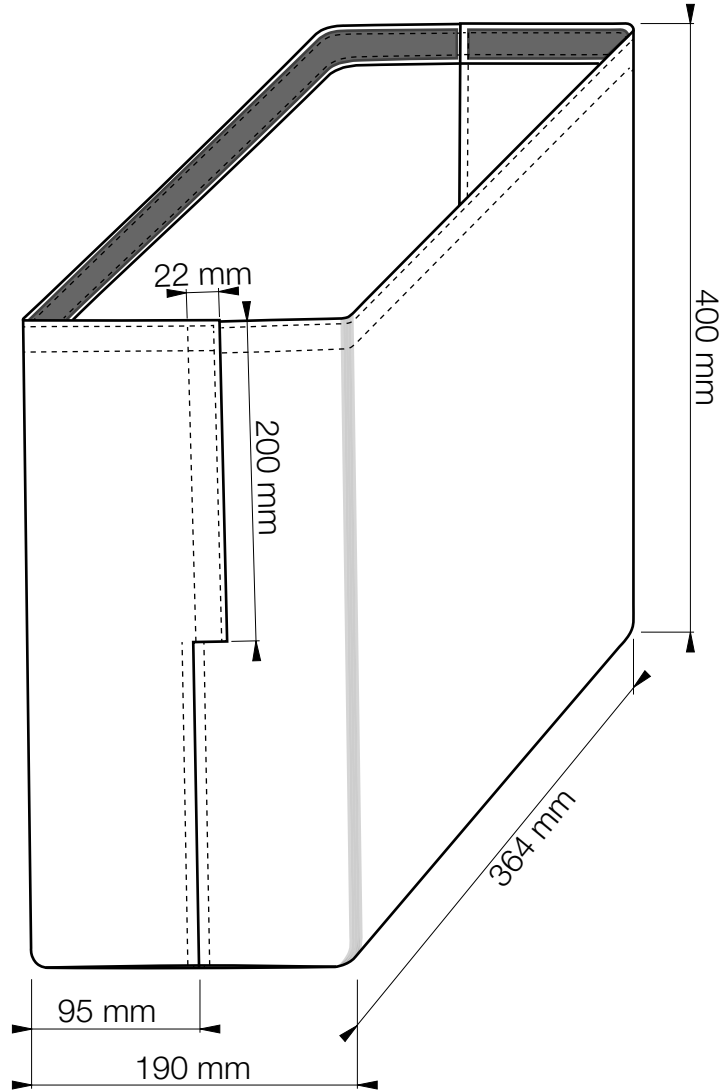

■ 935-TP23
Powerdot Bag for 935-TP02, Dark grey

Oriented view

■ 935-TP23

Powerdot Bag for 935-TP02, Dark grey

Oriented view