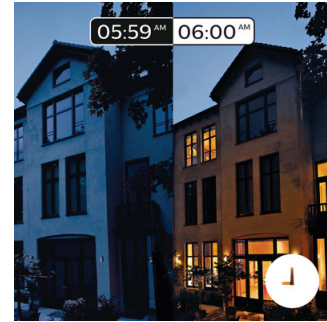

Smart control, home and away

With the Philips Hue iOS and Android apps you can control your lights remotely wherever you are. Check if you have forgotten to switch

3216131P5

your lights off before you left your home, and switch them on if you are working late. Connection with the Philips Hue bridge required for this functionality.

Timers for your convenience

Philips Hue can make it seem like you're home when you're not, using the schedule function in the Philips Hue app. Set the lights to come on at a pre-set time, so the lights are on when you arrive home. You can even set rooms to light up at different times. And of course, you can let the lights turn off gradually in the night, so you never have to worry whether you've left any lights on. Connection with the Philips Hue bridge required for this functionality.