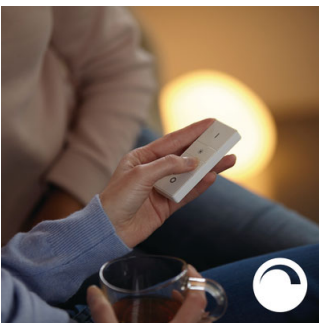

Installation free dimming

Experience guaranteed smooth dimming with Philips Hue. Not too bright. Not too dark. Just right. No need for wires, an electrician or installation