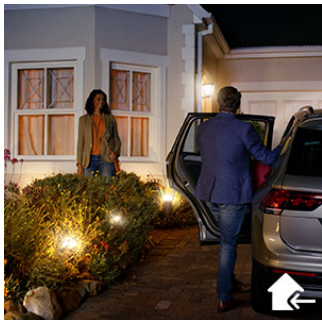

- High-quality aluminum and superior synthetics
- Weather-proof (IP44)

Full control from smart device with Hue bridge

- Requires a Philips Hue bridge

PHILIPS

Preliminary

Lucca Outdoor pedestal
Hue white bulb included Warm white light (2700K), Smart control with Hue bridge*

1740293P0

Funktioner

Welcome you home

Experience the comfort of your lights turning on automatically when you arrive and turning off when you leave. Unpack your car, enter your house, all with the comfort of the right light. Just set the Hue app to Home or Away mode to switch on all your lights, or let geolocation do it for you, all without touching a button. It's as easy as that.

Smart control, home and away

Light up your outdoors and see what's going on outside. By connecting your outdoor lights with the Hue Bridge you can control them in any way you like. Use the Philips Hue indoor switches or the Philips Hue app on your device. You can even use your voice (Amazon Alexa, Apple HomeKit or Google Assistant) to control your outdoor lights. Set light schedules to mimic your presence. Control your outdoor lighting from the comfort of your home or from any other location.