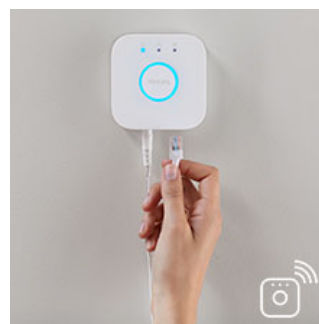

Connect your Philips Hue lights with the Bridge and start discovering the endless

possibilities. Control your lights from your smartphone or tablet via the Philips Hue app, or add the indoor switches to your system to change your lights. Set timers, notifications, alarms, and more for the full Philips Hue experience. Philips Hue even works with Amazon Alexa, Apple HomeKit and the Google Assistant to allow you to control your lights with your voice.

Weather-proof (IP44)

This Philips Hue outdoor fixture is specially designed for use in outdoor environments and has undergone rigorous tests to ensure its performance. The IP level is described by two figures: the first one refers to the protection level against dust, the second against water. This lamp is designed with IP44: it is protected against water splashed from any direction. This product is most common and ideal for general outdoor use.

Requires a Philips Hue bridge

Connect your Philips Hue lights with the Bridge to control your lights from your smart phone or tablet via the Philips Hue app. Or control your Philips Hue lights with the Philips Hue dimmer indoor switch for on/off and dimming functionalities.