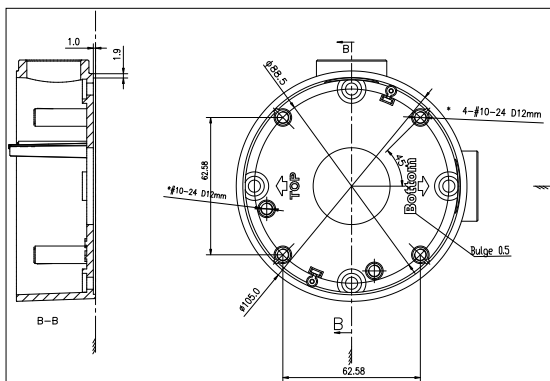

DS-1260ZJ

Junction Box for Bullet Camera

Features:

- Aluminum alloy material with surface spray treatment

Dimension:

Order Model:

DS-1260ZJ

Parameter:

Model	DS-1260ZJ
Parameters	Junction Box for Bullet Camera
Appearance	Hikvision White
Material	Aluminum Alloy
Dimension	Φ88.5 mm
Weight	251g

Notice:

- The bracket should be installed on flat wall
- Waterproof rubber is necessary for outdoor application
- The wall must be capable of supporting over 3 times as much as the total weight of the camera and the mount.
- The maximum load capacity of the bracket is 4.5KG

Note: The actual dome camera may vary from the picture above.