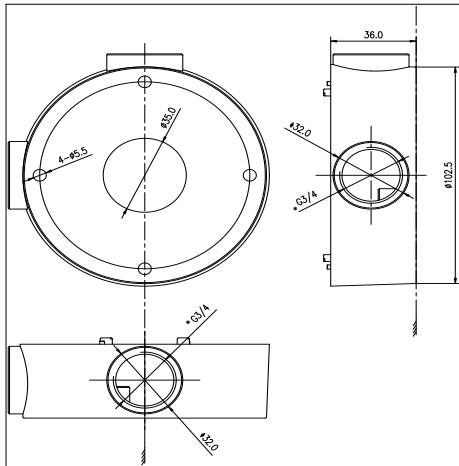

DS-1260ZJ

Junction Box for Bullet Camera

Features:

- Aluminum alloy material with surface spray treatment

Dimension:

Order Model:

DS-1260ZJ

Parameter:

Model	DS-1260ZJ
Parameters	Junction Box for Bullet Camera
Appearance	Hikvision White
Material	Aluminum Alloy
Dimension	Φ88.5 mm
Weight	251g

Notice:

- The bracket should be installed on flat wall
- Waterproof rubber is necessary for outdoor application
- The wall must be capable of supporting over 3 times as much as the total weight of the camera and the mount.
- The maximum load capacity of the bracket is 4.5KG

Note: The actual dome camera may vary from the picture above.