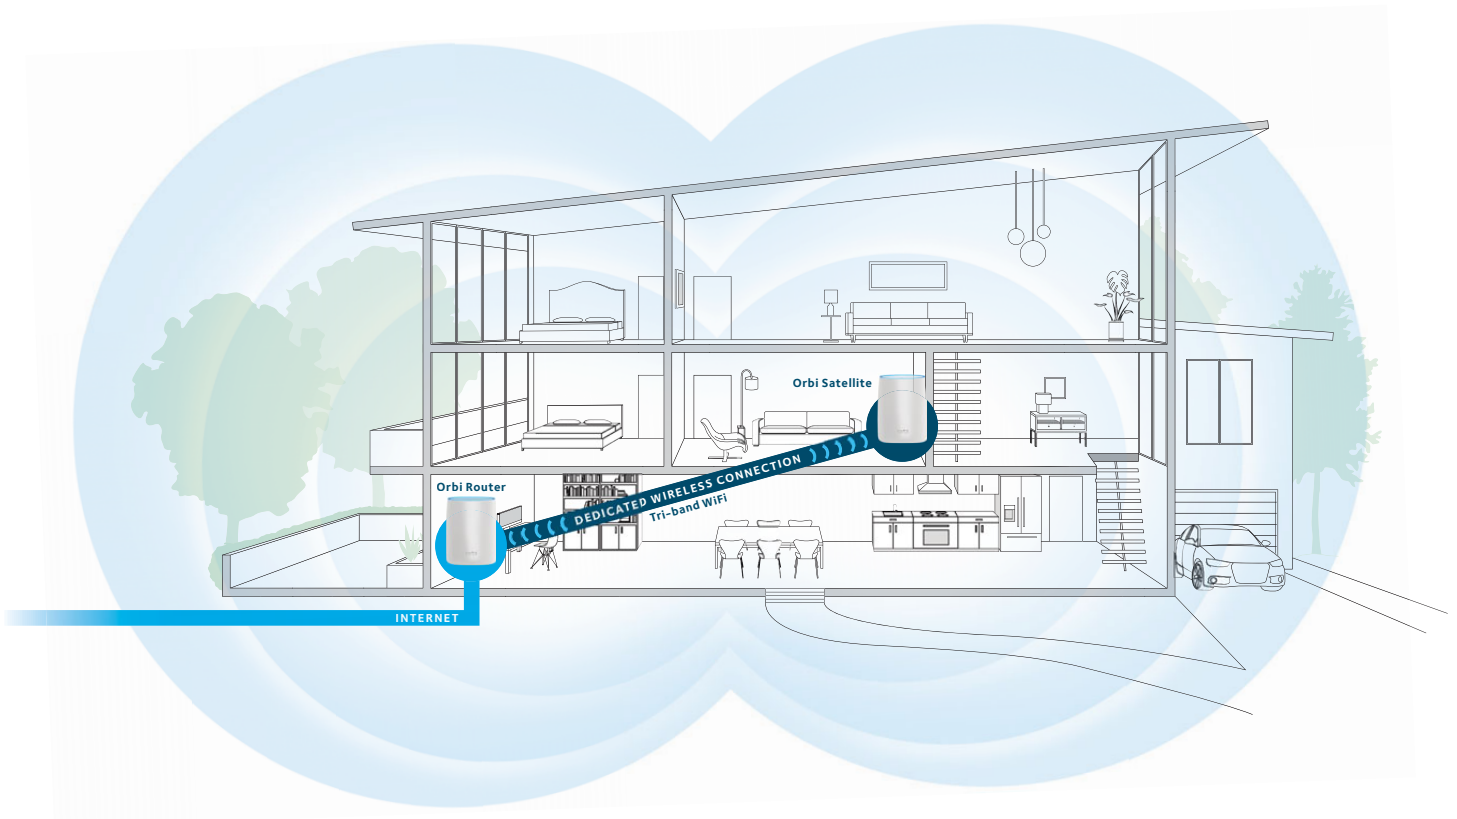

Overview

Orbi™ is the simplest and smartest way to enjoy high-speed WiFi in every corner of your home. This Orbi WiFi System kit of two covers homes up to 4,000 square feet with strong WiFi signals. It creates a dedicated wireless connection to the Internet using Tri-band WiFi delivering maximum speeds no matter how many devices connect.

Your Home. Covered.

Kit of two covers up to a 4,000 square ft home with high-performance AC3000 WiFi.

Just Plug In.

With simple setup from your mobile device, your secure WiFi network is ready in just minutes.

House Diagram

Orbi Router (RBR50)

Orbi Satellite (RBS50)

Orbi Router (RBR50)

Orbi Satellite (RBS50)

Sync button
Plugs into existing modem
Plugs into Ethernet-enabled devices
USB 2.0 port
Power button

Sync button
Plugs into Ethernet-enabled devices
USB 2.0 port
Power button

What's In the Box?

- One (1) Orbi Router (RBR50)
- One (1) Orbi Satellite (RBS50)
- One (1) 2 m Ethernet cable
- Two (2) 12V/3.5A power adapters
- Quick start guide

What Do I Need for Orbi to Work?

- High-speed Internet connection
- Connect to existing modem or gateway