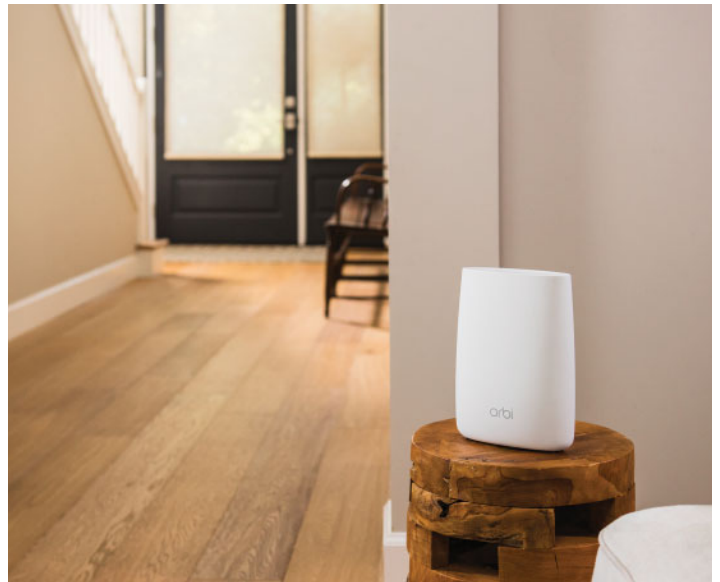

Orbi Satellite (RBS50)