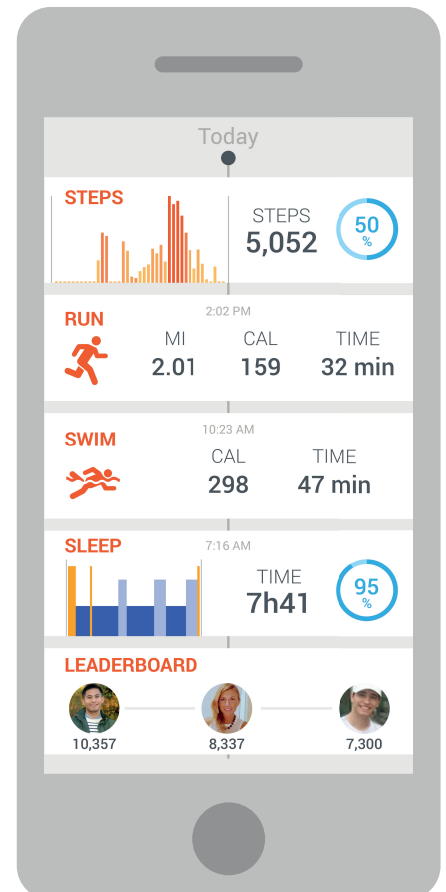

## A unique range of smart products and apps for healthy and balanced choices:

### Withings 360° well-being experience

Pair your Withings Go with other Withings products for even more benefits.

Minimum requirements  
iOS 8.0 + or Android 4.3+