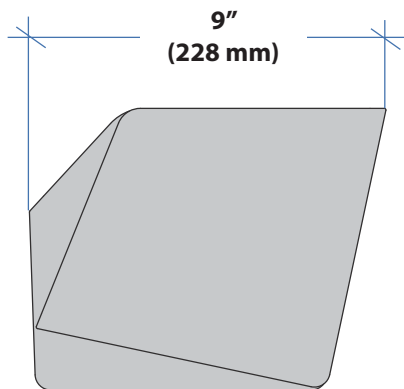

## Accessory Bin

Max Weight Capacity:

≤ 8 lbs  
(3.6 kg)

Side View

Front View

© 2015 Ergotron, Inc. rev. 02/02/2015 DIM-Learn2FitBasket Content is subject to change without notification

**Americas Sales and Corporate Headquarters**