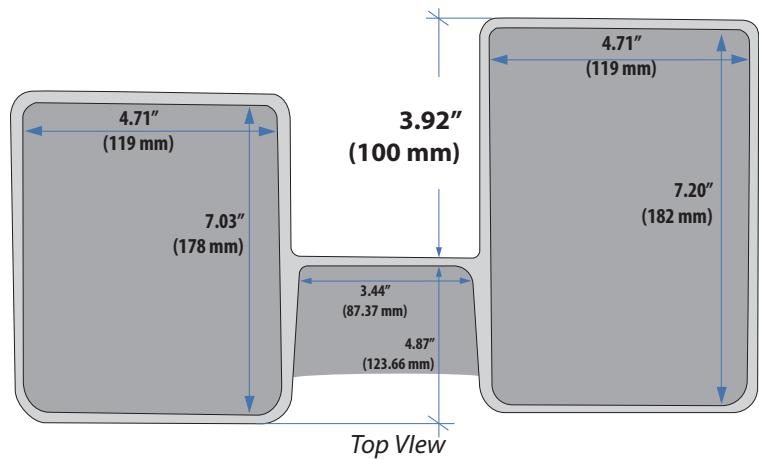

## Accessory Bin

Max Weight Capacity:

≤ 8 lbs  
(3.6 kg)

Side View

Front View

© 2015 Ergotron, Inc. rev. 02/02/2015 DIM-Learn2FitBasket Content is subject to change without notification

**Americas Sales and Corporate Headquarters**