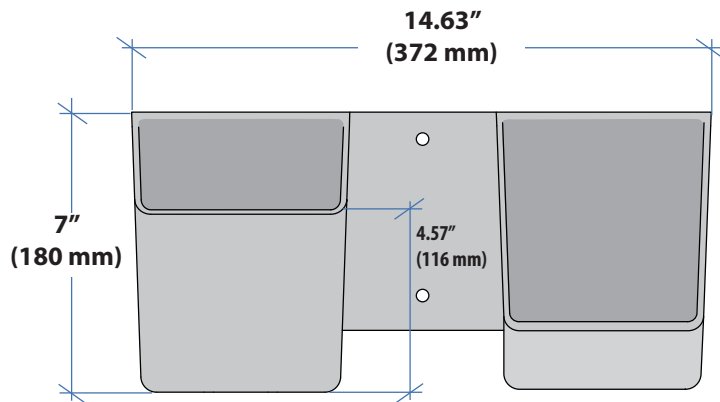

## Accessory Bin

Max Weight Capacity:

≤ 8 lbs  
(3.6 kg)

Side View

Front View

© 2015 Ergotron, Inc. rev. 02/02/2015 DIM-Learn2FitBasket Content is subject to change without notification

**Americas Sales and Corporate Headquarters**