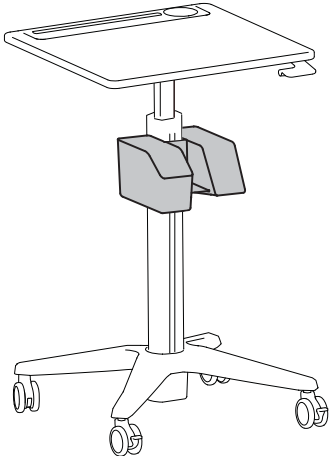

## Accessory Bin

Max Weight Capacity:

≤ 8 lbs  
(3.6 kg)

Side View

Front View

© 2015 Ergotron, Inc. rev. 02/02/2015 DIM-Learn2FitBasket Content is subject to change without notification

**Americas Sales and Corporate Headquarters**