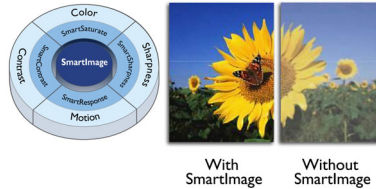

SmartImage

SmartImage is an exclusive leading edge Philips technology that analyzes the content displayed on your screen and gives you optimized display performance. This user friendly interface allows you to select various modes like Office, Photo, Movie, Game, Economy etc., to fit the application in use. Based on the selection, SmartImage dynamically optimizes the contrast, color saturation and sharpness of images and videos for ultimate display performance. The Economy mode option offers you major power savings. All in real time with the press of a single button!

7-Watt Speakers

A pair of high quality stereo speakers built into a display device. It can be visible front firing, or invisible down firing, top firing, rear firing, etc depending on model and design.

USB 3.0 Hub with FastCharge

Super Speed USB 3.0 deploys 5.0 gbit/s transfer rate, which is about 10 times faster than USB 2.0 standard significantly reducing data transfer time saving you time and money. With more bandwidth, super speed transfer rates, better power management and superior overall performance, USB 3.0 sets the latest global standard allowing you to use the large capacity storage devices. Now you don't have to wait so long for devices to charge. New FastCharge enables quick charging to charge and go. USB 3.0 is also backward compatible with USB 2.0 devices.

SmartConnect for 4K

These Philips displays come equipped with the most advanced multi connections like VGA, Display Port, universal HDMI connector, enabling you to enjoy high resolution uncompressed video and audio content. New DisplayPort and HDMI 2.0 connection now enables full 4K resolution at 60Hz for smooth visuals. USB connections ensures that you can have super speed data transfers while having global connectivity. Regardless of what source you use, you can rest assured that this Philips display will ensure your investment is not made obsolete any time soon!