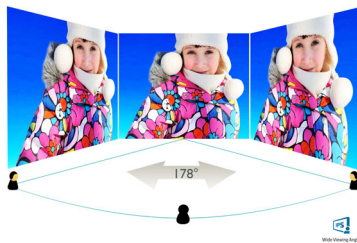

IPS technology

IPS displays use an advanced technology which gives you extra wide viewing angles of 178/178 degree, making it possible to view the display from almost any angle. Unlike standard TN panels, IPS displays gives you remarkably crisp images with vivid colors, making it ideal not only for Photos, movies and web browsing, but also for professional applications which demand color accuracy and consistent brightness at all times.

MultiView Technology for 4K

Philips MultiView feature on this expansive 4K UHD display enables you to have up to four systems each shown in Full HD on one screen. You can use the Picture-by-Picture (PbP) for monitoring four systems on one screen for control rooms or security. Or for multiple devices like two notebooks side-by-side simultaneously, making collaboration more productive. Or Picture-in-Picture mode (PiP)

watching a live football feed from your set-top box, while working on your PC.