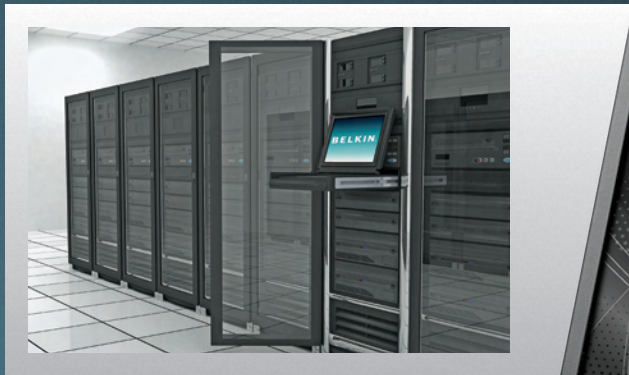

BELKIN® 19-INCH WIDESCREEN RACK CONSOLE

Slim design. **Knockout** performance.

BELKIN®

THE CHALLENGE

IT administrators responsible for installations are often understaffed and overworked, and many operate within the confines of a strict budget. In order to service their systems, these administrators have often relied on large, less-efficient consoles with limited features, cumbersome configurations, and difficult installation processes.

THE SOLUTION

The Belkin 19-inch Widescreen Rack Console offers an innovative new design that simplifies your IT duties at every turn. The often-cumbersome installation process has been reduced to a hassle-free, one-person job—simply slide it in, and you're done. Belkin 19-inch Widescreen Rack Consoles are lighter and slimmer than ever before, and deliver **simplified deployment, instant access, and reduced energy usage**. And with the ultra-slim 19-inch widescreen display, you'll enjoy a more comfortable viewing area while saving valuable rack space. Belkin 19-inch Widescreen Rack Consoles are just another way Belkin enables you to successfully simplify your IT responsibilities.

Slim, Sleek Design

ENHANCED VIEWING AREA

The Belkin 19-inch Widescreen Rack Console helps IT administrators view more and do more, improving efficiency and productivity. Its high-resolution LCD provides a clear, wide viewing area ideal for performing several tasks simultaneously, including:

- Viewing multiple applications at once
- Servicing multiple virtual servers
- Viewing multiple documents side by side
- Using applications that require a larger viewing space

COMPACT DESIGN

Server room closets tend to be limited on space—that's why our newest rackmount console solution is lighter, slimmer, and more integrated than ever before. Belkin 19-inch Widescreen Rack Consoles accommodate your keyboard, touchpad, monitor, and KVM switch within a 1U rack, saving you valuable rack space for your other IT equipment.