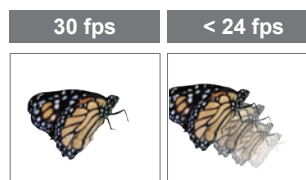

The Lumens DC125 high-definition document camera is operated with only one USB cable connected to a computer, this extremely simple connection is enough to realize interactive presentations. The DC125 has a professional image sensor that delivers vivid colors at high-definition QXGA and Full HD 1080p output resolutions with 30 frames per second refresh rate. Our no joints, highly flexible gooseneck enables 360° viewing angle and object viewing from just 4 cm to observe an objects finer detail. Press one button to get the perfect image quality every time. Exclusive annotation over a live image for the best interaction, and one-touch video recording to record presentations saved in variety image formats on computer for playback as required. The stylish light weight design makes it easy to carry the DC125 anywhere quickly for creative presentations.

### Main Feature

- Full HD 1080p Output Resolution
- No Joint, Highly Flexible Gooseneck
- High Speed 30fps Dynamic Image
- Hands Free Auto Focusing
- USB Cable Only
- Plug and Play
- Unique Image Optimization
- Special water droplet design
- Compatible with All Major Brands of Whiteboard

#### Extremely Smooth Dynamic Image

The frame rate is as high as 30 fps even at Full HD 1080p output resolution much higher than the 24 fps of a movie theatre. Higher frame rates capture every tiny movement without delays, and even flapping insect wings can be clearly observed in great detail.