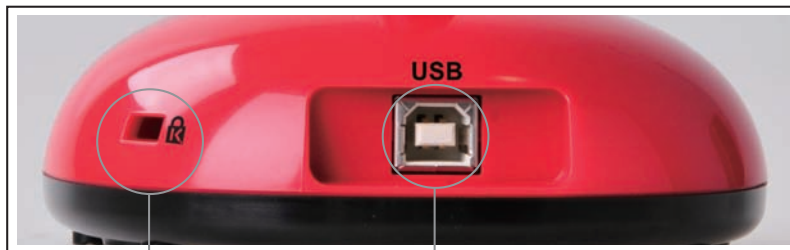

User Interface

Kensington Lock Port

USB 2.0