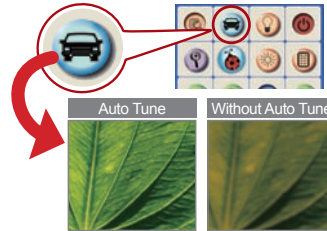

Auto Tune

Single button located on the base of the DC125 so with one light touch the DC125 will correct the colour, focus, and brightness automatically to achieve perfect image quality every time.

Specifications

Mechanical Zoom	10x
Output Resolution	XGA, SXGA, 720p, 1080p, UXGA, QXGA(2048x1536)
High Color Reproduction	ΔC^*ab 17.6 max
SNR	51 dB
Sharpness	MTF 1330 lines
Close-up	4 cm
Shooting Area	Max. 400 x 300 mm
Frame Rate	30 fps
Lamp	Built-in LED on camera head
Power Supplied	USB Bus Power

USB Image Transmission	USB 2.0 (480 Mbps) high speed transmission
Video/Audio Recording	Yes, via software
Built-in Microphone	Yes
Image Capture	Single or Continuous Capture
Auto Tune	Yes, image optimization
Image Rotation	0°, 180°, Flip, Mirror
Anti-Theft	Kensington lock port
Free Lumens Software	Support PC Windows 7, XP, Vista and Mac OSX; WIA and TWAIN interface
Optional Accessory	DC-A11 wireless module