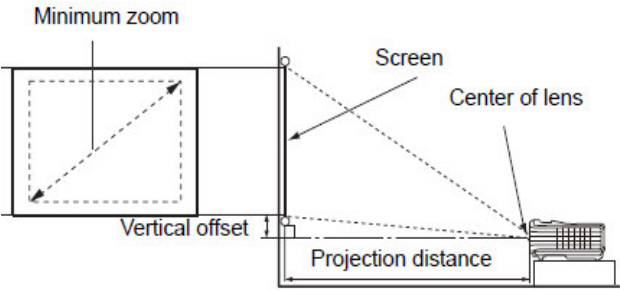

*Lamp life results will vary depending on environmental conditions and usage. Actual product's features and specifications are subject to change without notice.

Distance Chart

16:9 screen				Recommended projection distance from screen in mm			Vertical offset in mm
diagonal	Width	Height	Min length (with max zoom)	Average	Max length (with min zoom)		
Inches	mm	mm					
30	762	664	374	1056	1162	1267	56
40	1016	886	498	1408	1549	1690	75
50	1270	1107	623	1760	1936	2112	93
60	1524	1328	747	2112	2323	2534	112
80	2032	1771	996	2816	3098	3379	149
100	2540	2214	1245	3520	3872	4224	187
120	3048	2657	1494	4224	4646	5069	224
150	3810	3321	1868	5280	5808	6336	280
200	5080	4428	2491	7040	7744	8448	374
220	5568	4870	2740	7744	8518	9293	411
250	6350	5535	3113	8800	9680	10560	467
300	7620	6641	3736	10560	-	-	560