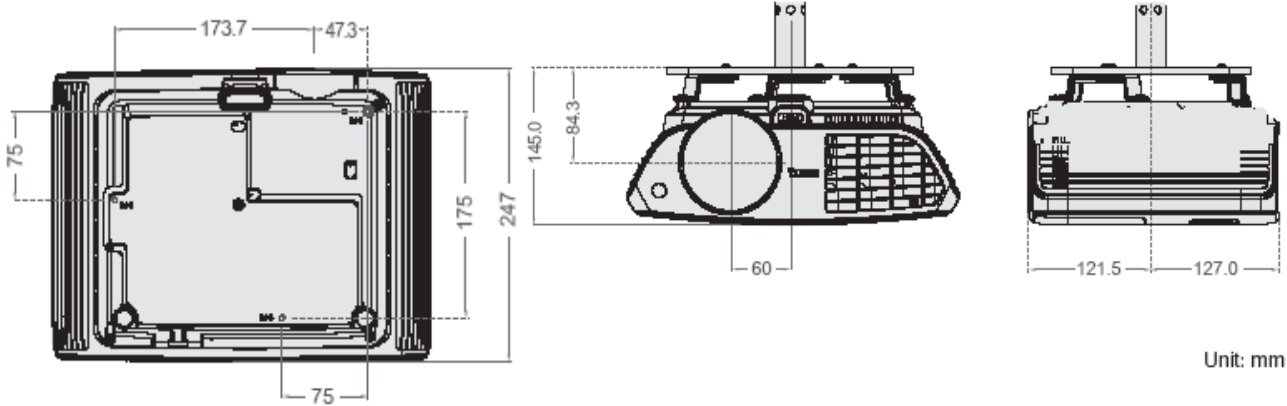

*Lamp life results will vary depending on environmental conditions and usage. Actual product's features and specifications are subject to change without notice.

Distance Chart

16:9 screen				Recommended projection distance from screen in mm			Vertical offset in mm
diagonal	Width	Height	Min length (with max zoom)	Average	Max length (with min zoom)		
Inches	mm	mm					
30	762	664	374	1056	1162	1267	56
40	1016	886	498	1408	1549	1690	75
50	1270	1107	623	1760	1936	2112	93
60	1524	1328	747	2112	2323	2534	112
80	2032	1771	996	2816	3098	3379	149
100	2540	2214	1245	3520	3872	4224	187
120	3048	2657	1494	4224	4646	5069	224
150	3810	3321	1868	5280	5808	6336	280
200	5080	4428	2491	7040	7744	8448	374
220	5568	4870	2740	7744	8518	9293	411
250	6350	5535	3113	8800	9680	10560	467
300	7620	6641	3736	10560	-	-	560

Wall mount/Ceiling mount Chart

Ceiling mount screws:

M4 x L8 (Max. L = 12 mm, Min. L = 8 mm)

Dimension