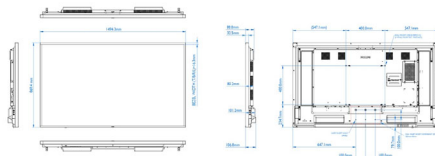

Operating conditions

- Temperature range (operation): 0 ~ 40 °C
- Relative humidity: 20 ~ 80%(Operational), 10 - 90%(Storage) %
- MTBF: 50,000 hour(s)

- Altitude: 0 ~ 3000 m
- Temperature range (storage): -20 ~ 60 °C

Power

- Mains power: 100 ~ 240 VAC, 50 ~ 60 Hz
- Standby power consumption: <0.5W
- Power Saving Features: Smart Power
- Consumption (Typical): 147.6 W
- consumption(Max): 298

Accessories

- Included accessories: AC Power Cord, RS232 cable, Remote Control, Batteries for remote control, Quick start guide, HDMI cable, IR sensor cable (1.8M), USB cable
- Stand: BM05922 (Optional)
- Included Accessories: RS232 daisy-chain cable, USB Cover and screw x1, Passive stylus X2
- Optional accessories: CastTo dongle

Miscellaneous

- On-Screen Display Languages: Arabic, English, French, German, Italian, Japanese, Polish, Spanish, Turkish, Russian, Simplified Chinese, Traditional Chinese, Danish, Dutch, Finnish, Norwegian, Portuguese, Swedish
- Regulatory approvals: CE, FCC, Class B, UL/cUL, RoHS, CB, C-Tick, EnergyStar 7.0, GOST, BSMI, CCC, CECP, EPEAT, EUP
- Warranty: 3 year warranty

Multimedia Applications

- USB Playback Picture: BMP, JPEG, JPG, PNG
- USB Playback Audio: AAC, M4A, MP3, WMA
- USB Playback Video: MKV, MP4, MPEG, MPG, TS, VOB, WMV, ASF, AVI, DAT, FLV, WEBM

Internal Player

- CPU: MTK5680
- Memory: 4GB RAM
- Storage: 32 GB eMMC
- Wifi: 2G/5G 2T2R, 802.11 a/b/g/n/ac dual band

Issue date 2020-07-13

Version: 2.0.1

12 NC: 8670 001 66454
EAN: 87 12581 76594 1

© 2020 Koninklijke Philips N.V.
All Rights reserved.

Specifications are subject to change without notice.
Trademarks are the property of Koninklijke Philips N.V.
or their respective owners.

www.philips.com