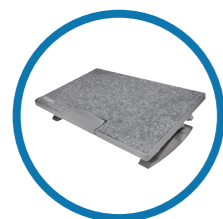

Ultra soft exterior supported by gel cushioning optimises comfort

SmartFit® Pro Elite Ergonomic Foot Rest
K50345EU

Elevates legs to improve posture and circulation

Pro Fit® Vertical Ergo Wireless Mouse
K75501EU