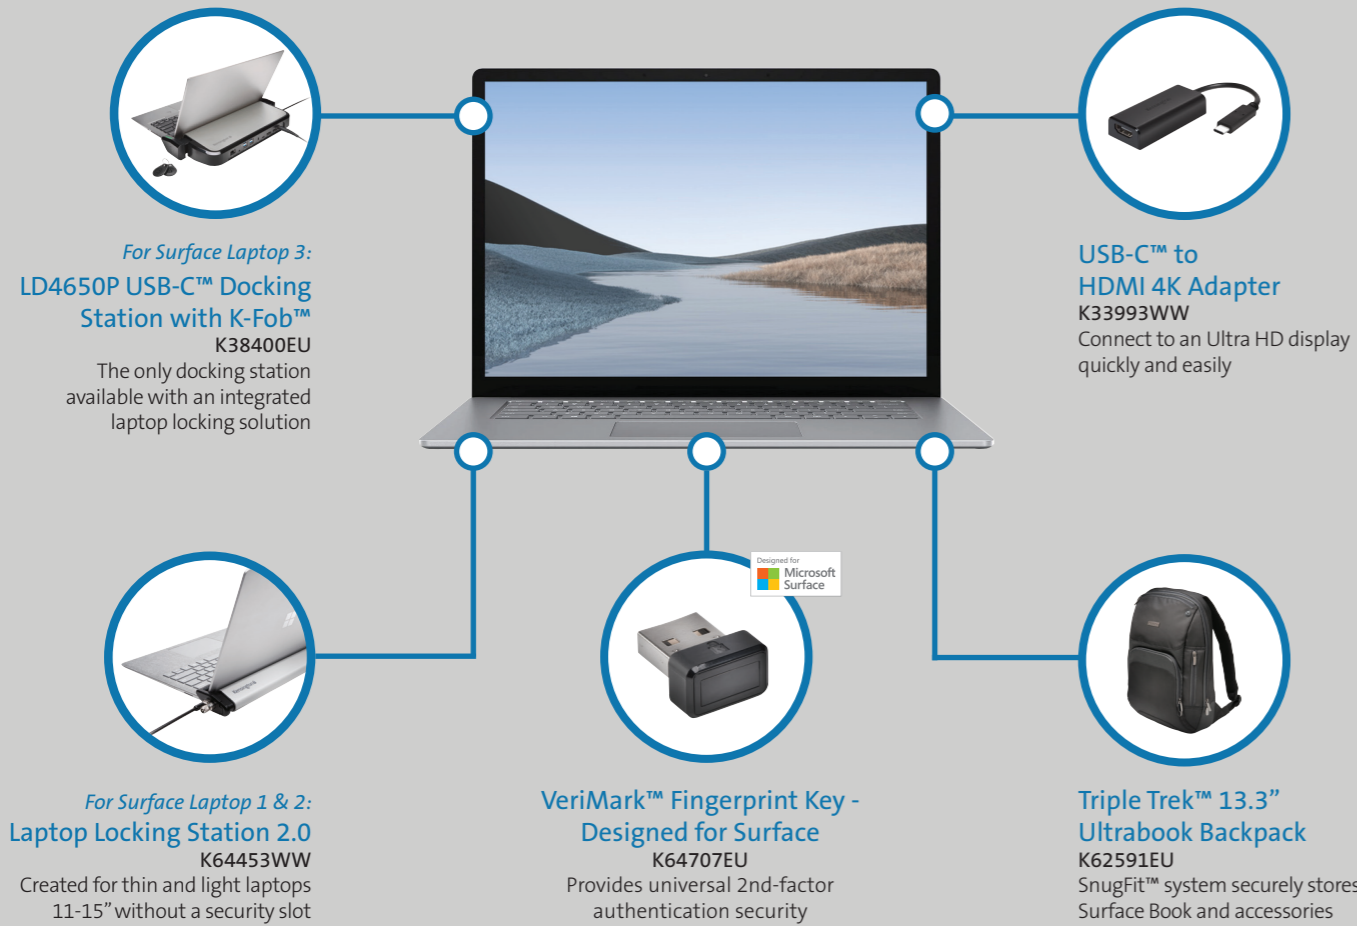

Surface™ Laptop Solutions

Kensington

The Professionals' Choice™

Trusted for over 35 years, Kensington's reputation for excellence hinges on its willingness to anticipate the changing needs of today's ever-evolving workplace.

Kensington Locks - Custom Keyed Solutions

Custom Keyed Solutions are the most popular security option for any business or institution. They give you more control over equipment while safeguarding employees from laptop and data theft. Choose from one of the distinct options for the kind of access and control that is right for you: