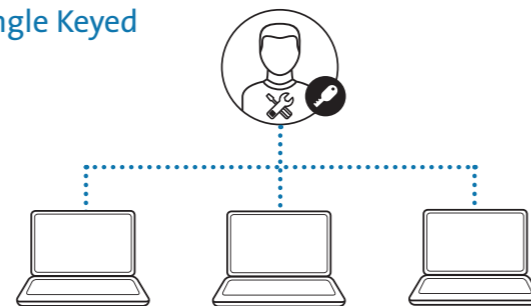

Kensington Locks - Custom Keyed Solutions

Custom Keyed Solutions are the most popular security option for any business or institution. They give you more control over equipment while safeguarding employees from laptop and data theft. Choose from one of the distinct options for the kind of access and control that is right for you:

Master Keyed

Unique, individual keys and locks for devices; Master key opens all locks. Allows individuals access to own equipment while IT manager has control of all the equipment and data.

Single Keyed