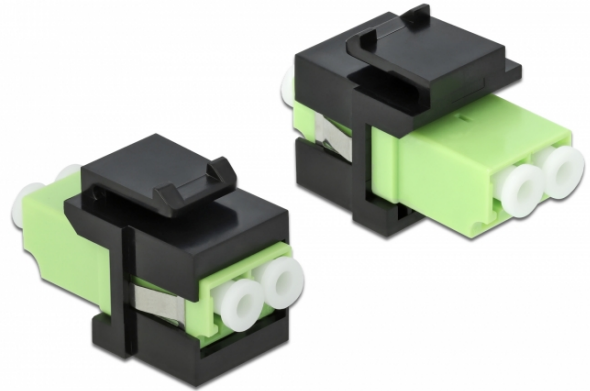

# Delock Keystone Module LC Duplex female > LC Duplex female multi-mode black

## Description

This module by Delock can be used to extend fiber optic cables. With its standardised dimensions it can be used for easy snap-in mounting in e.g. a Keystone patch panel, face plate or surface-mount box.

## Specification

- Connectors:
  - 1 x LC Duplex female >
  - 1 x LC Duplex female
- For multi-mode fiber OM5
- Dust covers
- For Keystone ports with 19.2 x 14.9 mm
- Colour: black
- Dimensions (LxWxH): ca. 29.2 x 17.9 x 22.1 mm

## Images

**General****Mounting type:** Keystone module**Interface****Connector 1:** 1 x LC Duplex**Connector 2:** 1 x LC Duplex**Physical characteristics****Housing colour:** black**Length:** 29.2 mm**Width:** 22.1 mm**Height:** 17.8 mm