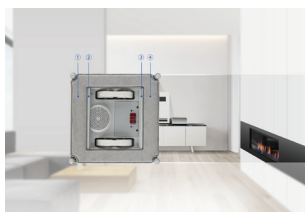

Clever cleaning system for ideal cleaning results

Thanks to its comprehensive cleaning procedure, the WINBOT X is able to clean windows precisely and quickly. Depending on your needs, the WINBOT X can be set to automatic or deep clean mode. The deep clean mode ensures even better cleaning results by repeatedly cleaning a certain area.