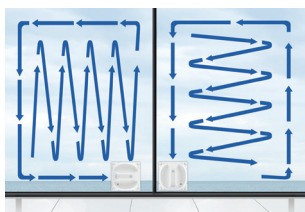

WINBOT X

Tired of cleaning your windows? Annoyed by the hassle and the time wasted? Then let us introduce you to the WINBOT X. The WINBOT X ensures clean windows whenever you want – without you having to lift a finger! We all know how annoying manual window cleaning can be, especially when cleaning windows that are hard to reach. But the innovative WINBOT X now makes window cleaning a breeze – inside, outside and in hard-to-reach places – without you having to perform any acrobatics. It has a battery life of 50 minutes, during which it can move freely along the window as it cleans. So if you've got better things to do with your time than to clean windows, the WINBOT X is what you need. The WINBOT X window cleaning robot is cordless, which means it does not require an annoying power cable and can be used pretty much anywhere. Once you attach the safety system with air vacuum sensor to ensure the WINBOT X is mounted correctly, your handy little helper automatically gets to work.

FEATURES

A cordless robot for more flexibility

The WINBOT X window cleaning robot is cordless, which means it does not require an annoying power cable and can be used pretty much anywhere. Once you attach the safety system with air vacuum sensor to ensure the WINBOT X is mounted correctly, your handy little helper automatically gets to work.

Automatically chooses the smartest cleaning route

Once the WINBOT X is placed on the window, it automatically chooses the most efficient cleaning route. Its integrated navigation technology helps it to navigate the window, making the WINBOT X move either horizontally or vertically.

Clever cleaning system for ideal cleaning results

Thanks to its comprehensive cleaning procedure, the WINBOT X is able to clean windows precisely and quickly. Depending on your needs, the WINBOT X can be set to automatic or deep clean mode. The deep clean mode ensures even better cleaning results by repeatedly cleaning a certain area.