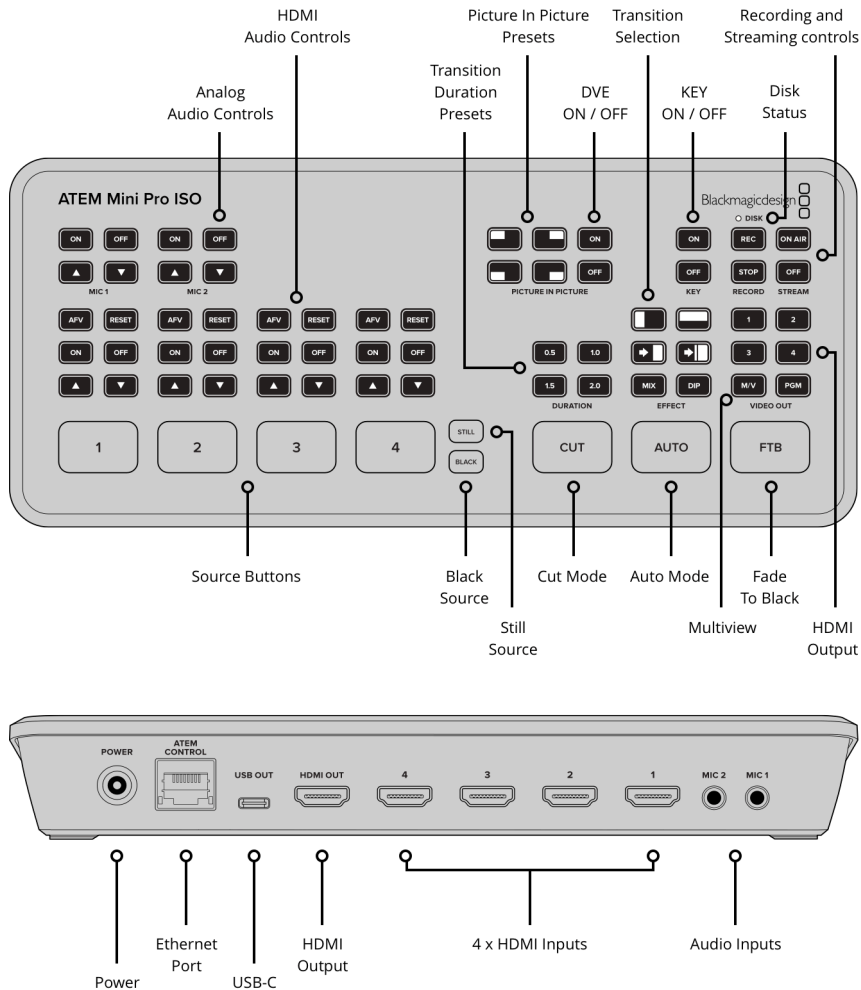

Standards

HD Video Input Standards

720p50, 720p59.94, 720p60
1080p23.98, 1080p24, 1080p25,
1080p29.97, 1080p30, 1080p50,
1080p59.94, 1080p60
1080i50, 1080i59.94, 1080i60

HD Video Output Standards

1080p23.98, 1080p24, 1080p25,
1080p29.97, 1080p30, 1080p50,
1080p59.94, 1080p60

Video Streaming Standards

1080p23.98, 1080p24, 1080p25,
1080p29.97, 1080p30, 1080p50,
1080p59.94, 1080p60

Ultra HD Video Standards

None

Video Sampling

4:2:2 YUV

Color Precision

10-bit

Color Space

Rec 709

HDMI Input Resolutions from Computers

1280 x 720p 50Hz, 59.94Hz and 60Hz
1920 x 1080p 23.98, 24, 25, 29.97,30,
50, 59.94 and 60Hz
1920 x1080i 50 and 59.94Hz 60Hz

Colorspace Conversion

Hardware based real time.