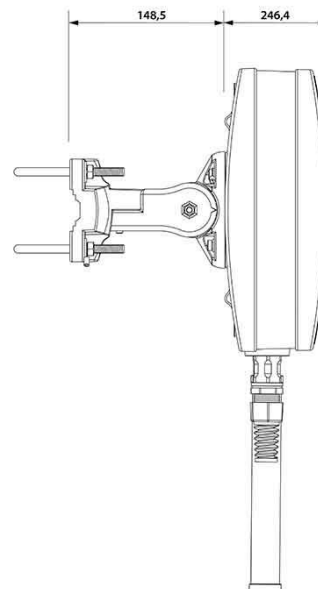

MATERIALS	ABS, aluminum, PTFE, Fiberglass
INGRESS PROTECTION	IP67
DIMENSIONS	272 x 276 x 96 mm 10.71 x 10.87 x 3.78 inch
WEIGHT	1.8 kg 3.97 lbs
OPERATING TEMPERATURE	From -40°C to 75°C From -40°F to 167°F

[RUT955 Datasheet](#)

[RUT955 User Manual](#)

[RUT955 Quick Start Guide](#)

DIMENSIONS

HEADQUARTER:

Wireless Instruments sp. z o.o.

ul. Kościuszki 27

52-116 Iwiny