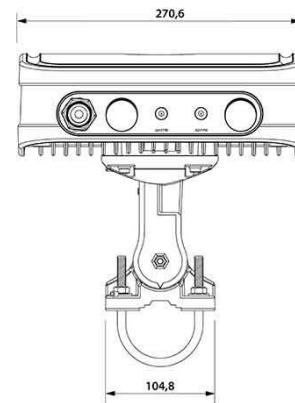

MATERIALS	ABS, aluminum, PTFE, Fiberglass
INGRESS PROTECTION	IP67
DIMENSIONS	272 x 276 x 96 mm 10.71 x 10.87 x 3.78 inch
WEIGHT	1.8 kg 3.97 lbs
OPERATING TEMPERATURE	From -40°C to 75°C From -40°F to 167°F

[RUT955 Datasheet](#)

[RUT955 User Manual](#)

[RUT955 Quick Start Guide](#)

DIMENSIONS

HEADQUARTER:

Wireless Instruments sp. z o.o.

ul. Kościuszki 27

52-116 Iwiny