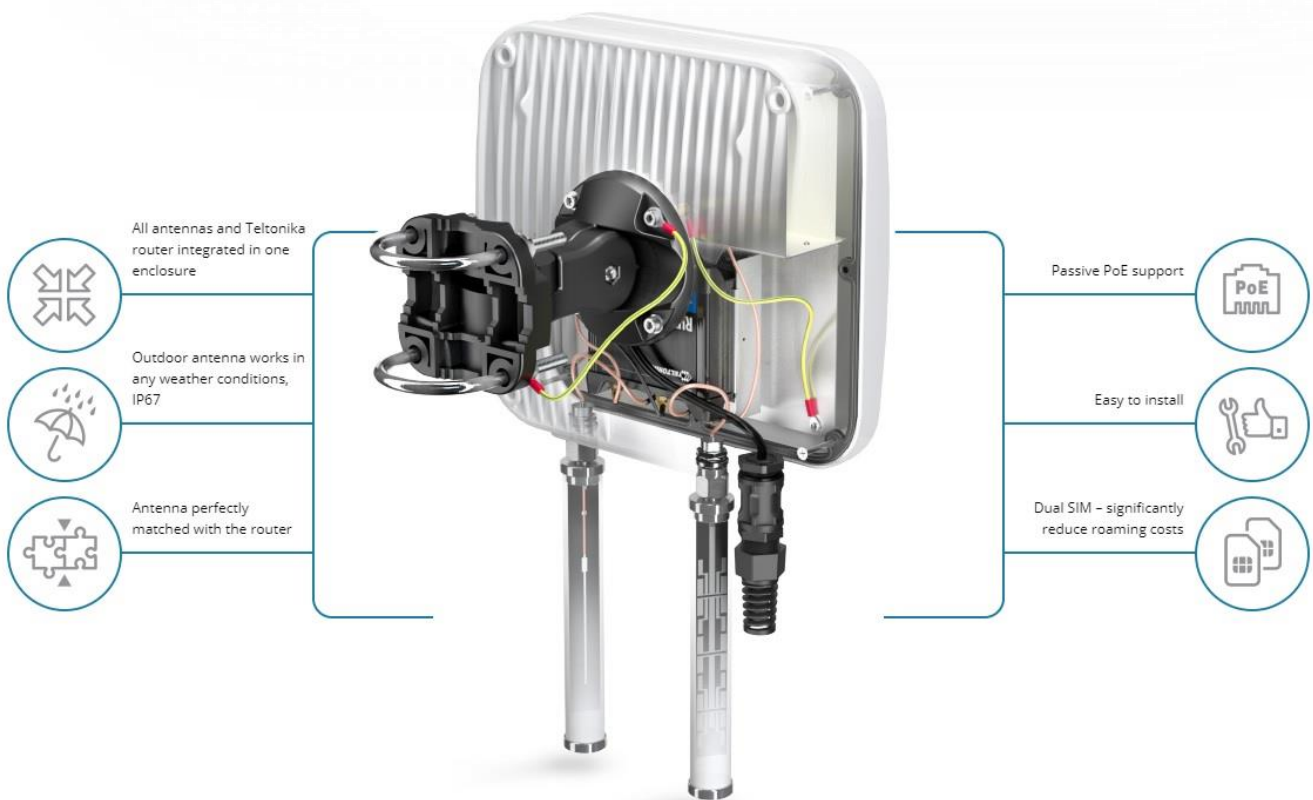

QuMax for RUT955

INTEGRATED OUTDOOR MULTI BAND HIGH POWER LTE DIRECTIONAL ANTENNA + OUTDOOR WI-FI OMNI ANTENNA + GPS ANTENNA + PLACE TO INSTALL TELTONIKA RUT955 (ALL-IN-ONE)

QuMAX offers the most powerful directional LTE antenna of all QuWireless antennas. It is dedicated to connections with long distance to base station. It is designed to have Teltonika RUT955 router installed inside IP67 enclosure. It is the first choice for fixed installations in industrial environment. It has embedded also GPS antenna and outdoor Wi-Fi omni antennas.

OUTDOOR

Use Teltonika router wherever you want

ANTENNA

Maximize your signal with QuWireless antennas

SOLUTION

Plug Teltonika router and you are good to go

LTE SPECIFICATION

FREQUENCY	0.694-0.96 GHz 1.7 - 2.2 GHz 2.2 - 2.7 GHz
GAIN	4 dBi 5 dBi 6 dBi
VSWR	<1.50, max <2.00 <1.30, max <1.60 <1.30, max <1.60
BEAMWIDTH	90°/90° +/- 30° 90°/90° +/- 30° 90°/90° +/- 30°
POLARIZATION	Vertical
IMPEDANCE	50 Ω

MATERIALS	ABS, aluminum, PTFE, Fiberglass
INGRESS PROTECTION	IP67
DIMENSIONS	272 x 276 x 96 mm 10.71 x 10.87 x 3.78 inch
WEIGHT	1.8 kg 3.97 lbs
OPERATING TEMPERATURE	From -40°C to 75°C From -40°F to 167°F

DEVICE SPECIFICATION

Professional rugged Dual SIM 4G LTE & WiFi cellular router. Highly secure and reliable industrial device equipped with Ethernet, Digital & Analogue I/O, RS232, RS485, GNSS (GPS), microSD and USB interfaces.