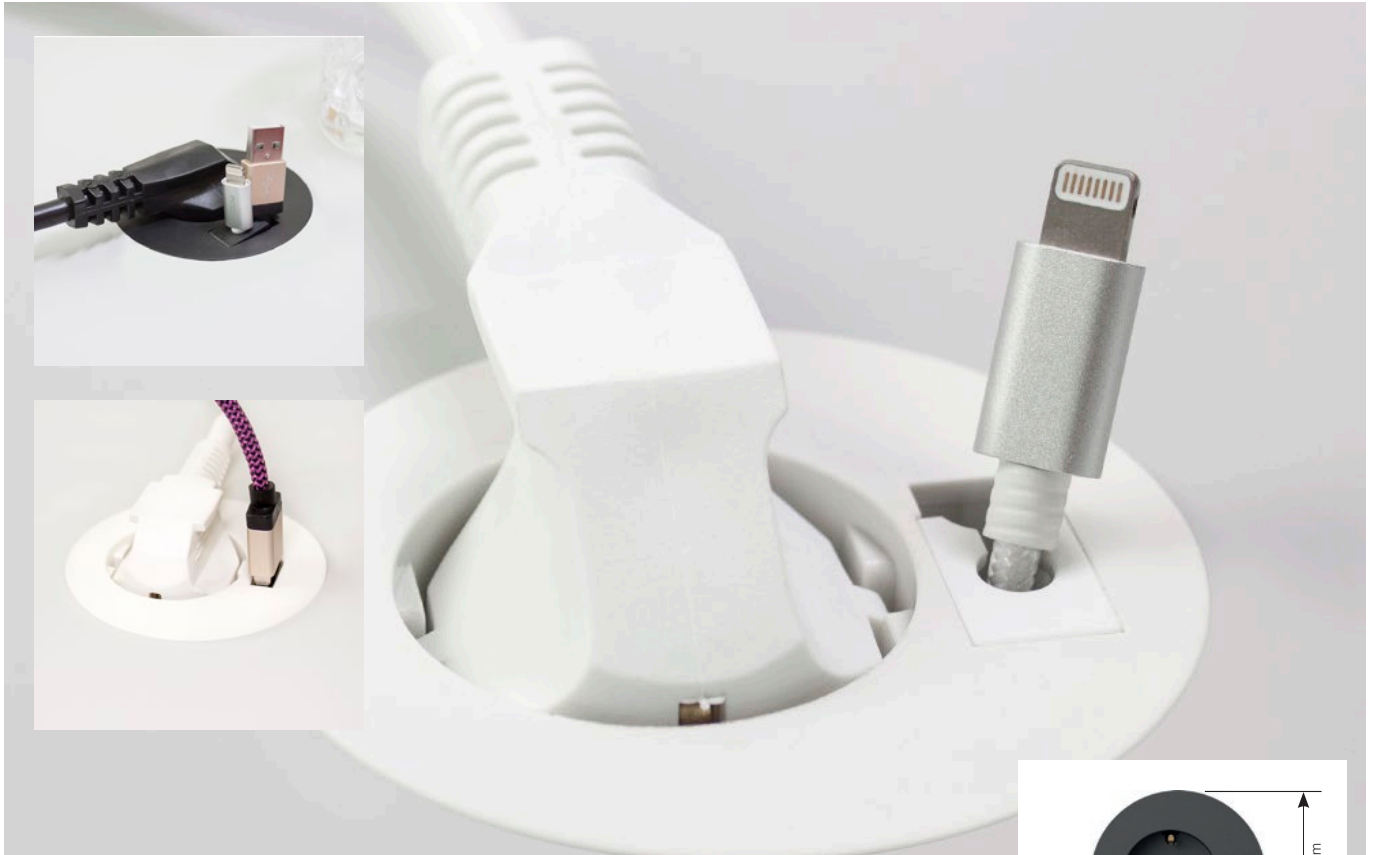

Powerdot

Midi Ø 60 mm

Even smaller...

The 60 mm Powerdot meets the demand for a fancy access point including power, and any cables that can be fitted through. The PM61 model has instead a powerful USB-charger for your convenience. It may be mounted in a standard 60 mm hole or integrated in the tabletop with a milled edge for a stylish flush appearance.

935-PM60W POWERDOT MIDI, WHITE
1 POWER, 1 CABLE PORT WITH CLIPS
1.55 M CONNECTION (SCHUKO)
FIXED LEVEL, HEIGHT 74.1 MM

935-PM60 POWERDOT MIDI, BLACK
1 POWER, 1 CABLE PORT WITH CLIPS
1.55 M CONNECTION (SCHUKO)
FIXED LEVEL, HEIGHT 74.1 MM

935-PM61W POWERDOT MIDI, WHITE
1 POWER, 1 USB-CHARGER (2.1A)
1.55 M CONNECTION (SCHUKO)
FIXED LEVEL, HEIGHT 82.1 MM

935-PM61 POWERDOT MIDI, BLACK
1 POWER, 1 USB-CHARGER (2.1A)
1.55 M CONNECTION (SCHUKO)
FIXED LEVEL, HEIGHT 82.1 MM

935-PM71 POWERDOT MIDI, UK VERSION

935-PM81 POWERDOT MIDI, FRENCH VERSION

SPECIFICATIONS

- 1 x Power, 1 x USB-charger (QC2.0 5-12V, 1-2A), 1 x USB-C port (3.1 Gen1 20V, 3A)
- Connection: Schuko/grounded 1.5 m (3x1.5 mm²)
- Drilling diameter 60 mm
- Height 74/82 mm
- Max tabletop 52 mm
- Adjustable in two height levels