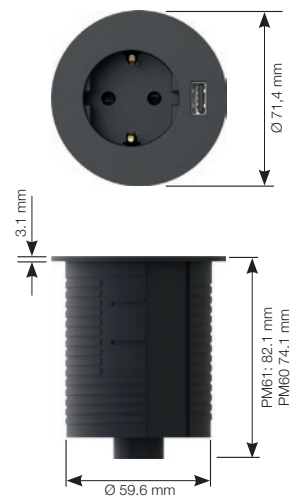

Powerdot

Midi Ø 60 mm

Even smaller...

The 60 mm Powerdot meets the demand for a fancy access point including power, and any cables that can be fitted through. The PM61 model has instead a powerful USB-charger for your convenience. It may be mounted in a standard 60 mm hole or integrated in the tabletop with a milled edge for a stylish flush appearance.

935-PM60W POWERDOT MIDI, WHITE
1 POWER, 1 CABLE PORT WITH CLIPS
1.55 M CONNECTION (SCHUKO)
FIXED LEVEL, HEIGHT 74.1 MM

935-PM60 POWERDOT MIDI, BLACK
1 POWER, 1 CABLE PORT WITH CLIPS
1.55 M CONNECTION (SCHUKO)
FIXED LEVEL, HEIGHT 74.1 MM

935-PM71 POWERDOT MIDI, UK VERSION

935-PM81 POWERDOT MIDI, FRENCH VERSION

SPECIFICATIONS

- 1 x Power, 1 x USB-charger (QC2.0 5-12V, 1-2A), 1 x USB-C port (3.1 Gen1 20V, 3A)
- Connection: Schuko/grounded 1.5 m (3x1.5 mm²)
- Drilling diameter 60 mm
- Height 74/82 mm
- Max tabletop 52 mm
- Adjustable in two height levels

Accessories: Frames & covers, 105x105 mm, Silver/White/Black