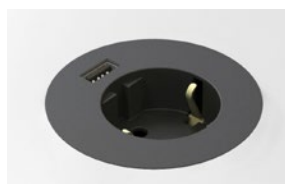

Powerdot

Midi Ø 60 mm

Even smaller...

The 60 mm Powerdot meets the demand for a fancy access point including power, and any cables that can be fitted through. The PM61 model has instead a powerful USB-charger for your convenience. It may be mounted in a standard 60 mm hole or integrated in the tabletop with a milled edge for a stylish flush appearance.

935-PM60W POWERDOT MIDI, WHITE
1 POWER, 1 CABLE PORT WITH CLIPS
1.55 M CONNECTION (SCHUKO)
FIXED LEVEL, HEIGHT 74.1 MM

935-PM60 POWERDOT MIDI, BLACK
1 POWER, 1 CABLE PORT WITH CLIPS
1.55 M CONNECTION (SCHUKO)
FIXED LEVEL, HEIGHT 74.1 MM

935-PM61W POWERDOT MIDI, WHITE
1 POWER, 1 USB-CHARGER (2.1A)
1.55 M CONNECTION (SCHUKO)
FIXED LEVEL, HEIGHT 82.1 MM

935-PM61 POWERDOT MIDI, BLACK
1 POWER, 1 USB-CHARGER (2.1A)
1.55 M CONNECTION (SCHUKO)
FIXED LEVEL, HEIGHT 82.1 MM

935-PM71 POWERDOT MIDI, UK VERSION

935-PM81 POWERDOT MIDI, FRENCH VERSION

SPECIFICATIONS

- 1 x Power, 1 x USB-charger (QC2.0 5-12V, 1-2A), 1 x USB-C port (3.1 Gen1 20V, 3A)
- Connection: Schuko/grounded 1.5 m (3x1.5 mm²)
- Drilling diameter 60 mm
- Height 74/82 mm
- Max tabletop 52 mm
- Adjustable in two height levels