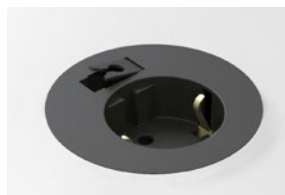

Powerdot

Midi Ø 60 mm

Even smaller...

The 60 mm Powerdot meets the demand for a fancy access point including power, and any cables that can be fitted through. The PM61 model has instead a powerful USB-charger for your convenience. It may be mounted in a standard 60 mm hole or integrated in the tabletop with a milled edge for a stylish flush appearance.

935-PM60W POWERDOT MIDI, WHITE
1 POWER, 1 CABLE PORT WITH CLIPS
1.55 M CONNECTION (SCHUKO)
FIXED LEVEL, HEIGHT 74.1 MM

935-PM60 POWERDOT MIDI, BLACK
1 POWER, 1 CABLE PORT WITH CLIPS
1.55 M CONNECTION (SCHUKO)
FIXED LEVEL, HEIGHT 74.1 MM

935-PM61W POWERDOT MIDI, WHITE
1 POWER, 1 USB-CHARGER (2.1A)
1.55 M CONNECTION (SCHUKO)
FIXED LEVEL, HEIGHT 82.1 MM

935-PM61 POWERDOT MIDI, BLACK
1 POWER, 1 USB-CHARGER (2.1A)
1.55 M CONNECTION (SCHUKO)
FIXED LEVEL, HEIGHT 82.1 MM

935-PM71 POWERDOT MIDI, UK VERSION

935-PM81 POWERDOT MIDI, FRENCH VERSION

SPECIFICATIONS

- 1 x Power, 1 x USB-charger (QC2.0 5-12V, 1-2A), 1 x USB-C port (3.1 Gen1 20V, 3A)
- Connection: Schuko/grounded 1.5 m (3x1.5 mm²)
- Drilling diameter 60 mm
- Height 74/82 mm
- Max tabletop 52 mm
- Adjustable in two height levels