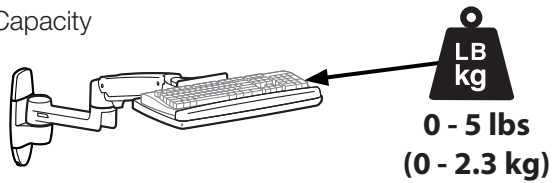

Ergotron® LX

Sit-Stand Wall Mount System

Dimensional & Range of Motion Illustrations

Keyboard Arm

Dimensions

Weight Capacity

Range of Motion

© 2013 Ergotron, Inc. rev. 11/14/2013 DIM-LXSSWMSystem Content is subject to change without notification