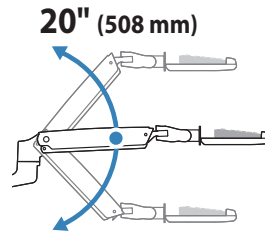

Ergotron® LX

Sit-Stand Wall Mount System

Dimensional & Range of Motion Illustrations

Keyboard Arm

Dimensions

Weight Capacity

Range of Motion

© 2013 Ergotron, Inc. rev. 11/14/2013 DIM-LXSSWMSystem Content is subject to change without notification