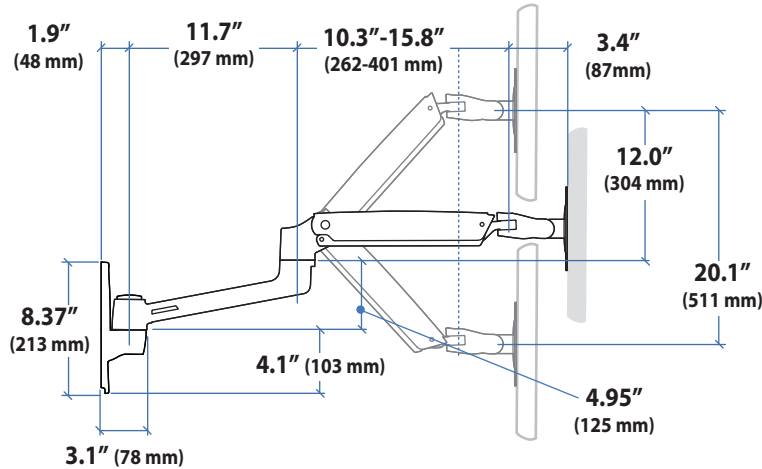

Wall Track mounting:
Button head cap screw
#10-24 x 5/8" (4 places)

© 2013 Ergotron, Inc. rev. 11/14/2013 DIM-LXSSWMSYSTEM Content is subject to change without notification

Americas Sales and Corporate Headquarters

Worldwide OEM Sales

www.ergotron.com
info.oem@ergotron.com

Ergotron® LX

Sit-Stand Wall Mount System

Dimensional &
Range of Motion
Illustrations

LCD Arm Dimensions

Wall Mount Bracket

Front view with arm pushed back against the wall.

© 2013 Ergotron, Inc. rev. 11/14/2013 DIM-LXSSWMSYSTEM Content is subject to change without notification

Americas Sales and Corporate Headquarters

St. Paul, MN USA
(800) 888-8458
+1-651-681-7600
www.ergotron.com
sales@ergotron.com

Ergotron® LX

Sit-Stand Wall Mount System

Dimensional &
Range of Motion
Illustrations

LCD Arm

Weight Capacity

Monitor depth greater than 2.5" (64 mm) may diminish capacity.
Call Ergotron for more information.