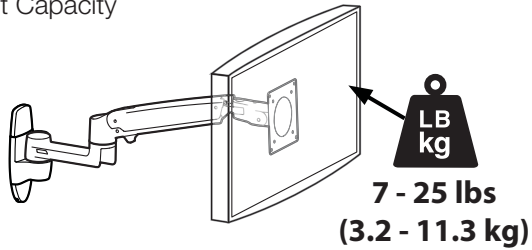

Ergotron® LX

Sit-Stand Wall Mount System

Dimensional &
Range of Motion
Illustrations

LCD Arm

Weight Capacity

Monitor depth greater than 2.5" (64 mm) may diminish capacity.
Call Ergotron for more information.

Range of Motion

© 2013 Ergotron, Inc. rev. 11/14/2013 DIM-LXSSWsystem Content is subject to change without notification

**Americas Sales and
Corporate Headquarters**

St. Paul, MN USA
(800) 888-8458
+1-651-681-7600
www.ergotron.com
sales@ergotron.com