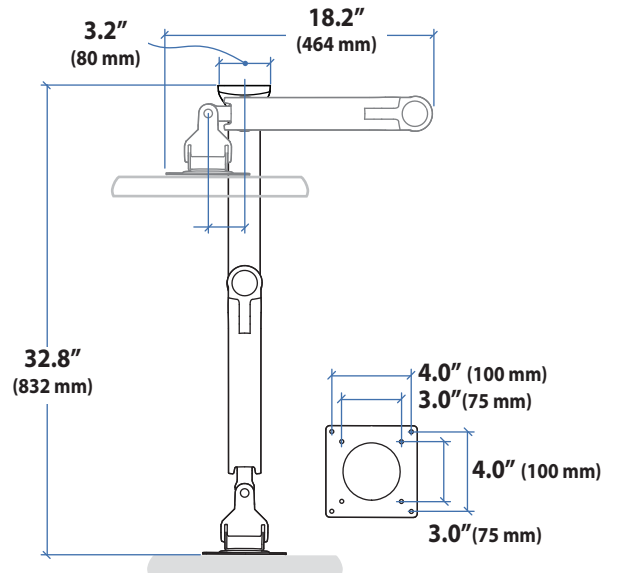

Wall Track mounting:
Button head cap screw
#10-24 x 5/8" (4 places)

© 2013 Ergotron, Inc. rev. 11/14/2013 DIM-LXSSWMSYSTEM Content is subject to change without notification

Americas Sales and Corporate Headquarters

Worldwide OEM Sales

www.ergotron.com
info.oem@ergotron.com

Ergotron® LX

Sit-Stand Wall Mount System

Dimensional &
Range of Motion
Illustrations

LCD Arm Dimensions

Wall Mount Bracket

Front view with arm pushed back against the wall.

Ergotron® LX

Sit-Stand Wall Mount System

Dimensional &
Range of Motion
Illustrations

LCD Arm

Weight Capacity

Monitor depth greater than 2.5" (64 mm) may diminish capacity.
Call Ergotron for more information.