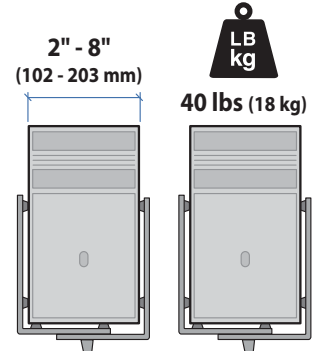

Ergotron® LX

Sit-Stand Wall Mount System

Dimensional &
Range of Motion
Illustrations

Small CPU Holder

Medium CPU Holder

Wall Track

Wall Mount Bracket

Stud mounting:
M8 x 80mm or 5/16" x 3"
and flat washer 8mm or
5/16" (2 places)

Ergotron® LX

Sit-Stand Wall Mount System

Dimensional &
Range of Motion
Illustrations

LCD Arm

Weight Capacity

Monitor depth greater than 2.5" (64 mm) may diminish capacity.
Call Ergotron for more information.