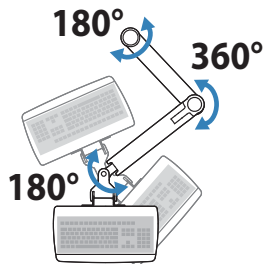

Ergotron® LX

Sit-Stand Wall Mount System

Dimensional & Range of Motion Illustrations

Keyboard Arm

Dimensions

Weight Capacity

Range of Motion

© 2013 Ergotron, Inc. rev. 11/14/2013 DIM-LXSSWMSystem Content is subject to change without notification