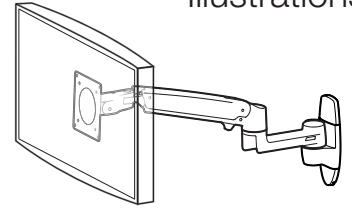

Ergotron® LX

Sit-Stand Wall Mount System

Dimensional &
Range of Motion
Illustrations

LCD Arm

Weight Capacity

Monitor depth greater than 2.5" (64 mm) may diminish capacity.
Call Ergotron for more information.