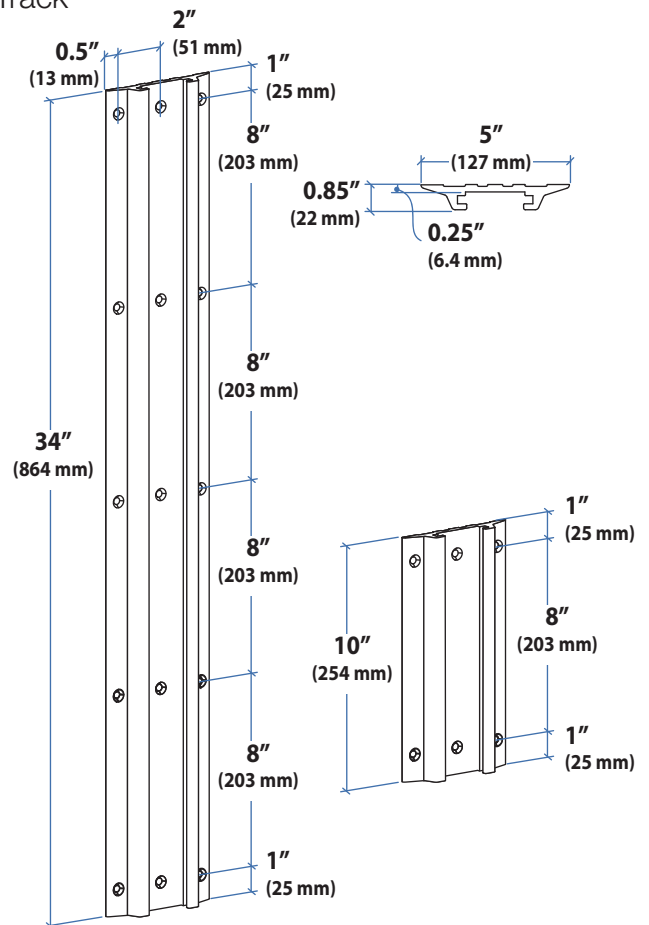

Ergotron® LX

Sit-Stand Wall Mount System

Dimensional &
Range of Motion
Illustrations

Small CPU Holder

Medium CPU Holder

Wall Track

Wall Mount Bracket

Stud mounting:
M8 x 80mm or 5/16" x 3"
and flat washer 8mm or
5/16" (2 places)

Wall Track mounting:
Button head cap screw
#10-24 x 5/8" (4 places)

© 2013 Ergotron, Inc. rev. 11/14/2013 DIM-LXSSWMSYSTEM Content is subject to change without notification

Americas Sales and Corporate Headquarters

Ergotron® LX

Sit-Stand Wall Mount System

Dimensional &
Range of Motion
Illustrations

LCD Arm

Weight Capacity

Monitor depth greater than 2.5" (64 mm) may diminish capacity.
Call Ergotron for more information.