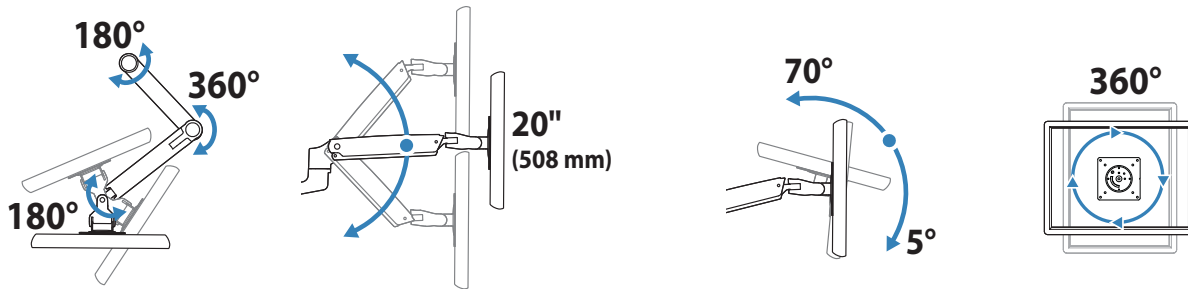

Ergotron® LX

Sit-Stand Wall Mount System

Dimensional &
Range of Motion
Illustrations

LCD Arm

Weight Capacity

Monitor depth greater than 2.5" (64 mm) may diminish capacity.
Call Ergotron for more information.

Range of Motion

© 2013 Ergotron, Inc. rev. 11/14/2013 DIM-LXSSWsystem Content is subject to change without notification

**Americas Sales and
Corporate Headquarters**

St. Paul, MN USA
(800) 888-8458
+1-651-681-7600
www.ergotron.com
sales@ergotron.com