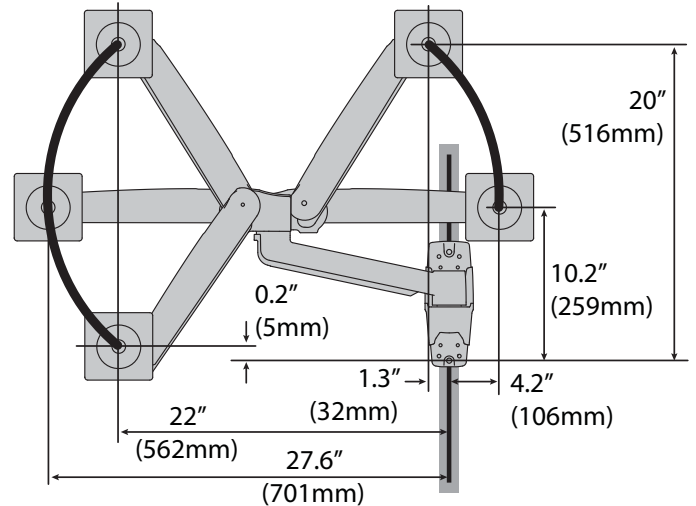

Wall Track mounting:
Button head cap screw
#10-24 x 5/8" (4 places)

© 2013 Ergotron, Inc. rev. 11/14/2013 DIM-LXSSWMSYSTEM Content is subject to change without notification

Americas Sales and Corporate Headquarters

Worldwide OEM Sales

www.ergotron.com
info.oem@ergotron.com

Ergotron® LX

Sit-Stand Wall Mount System

Dimensional &
Range of Motion
Illustrations

LCD Arm Dimensions

Wall Mount Bracket

Front view with arm pushed back against the wall.

Ergotron® LX

Sit-Stand Wall Mount System

Dimensional &
Range of Motion
Illustrations

LCD Arm

Weight Capacity

Monitor depth greater than 2.5" (64 mm) may diminish capacity.
Call Ergotron for more information.