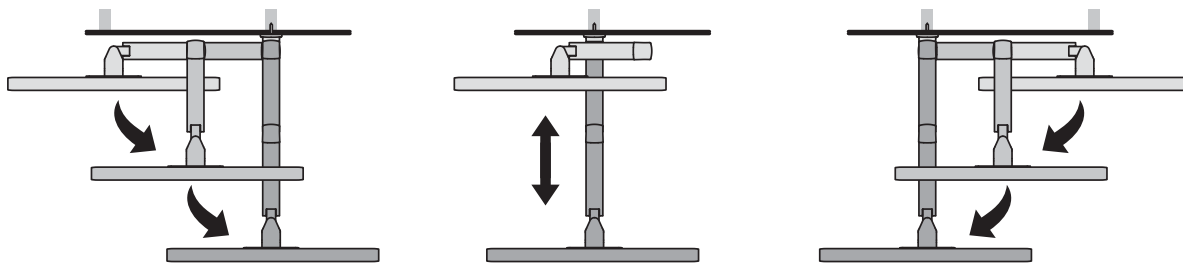

Ergotron® LX

Sit-Stand Wall Mount System

Dimensional &
Range of Motion
Illustrations

LCD Arm

Weight Capacity

Monitor depth greater than 2.5" (64 mm) may diminish capacity.
Call Ergotron for more information.

Range of Motion

© 2013 Ergotron, Inc. rev. 11/14/2013 DIM-LXSSWsystem Content is subject to change without notification

**Americas Sales and
Corporate Headquarters**

St. Paul, MN USA
(800) 888-8458
+1-651-681-7600
www.ergotron.com
sales@ergotron.com