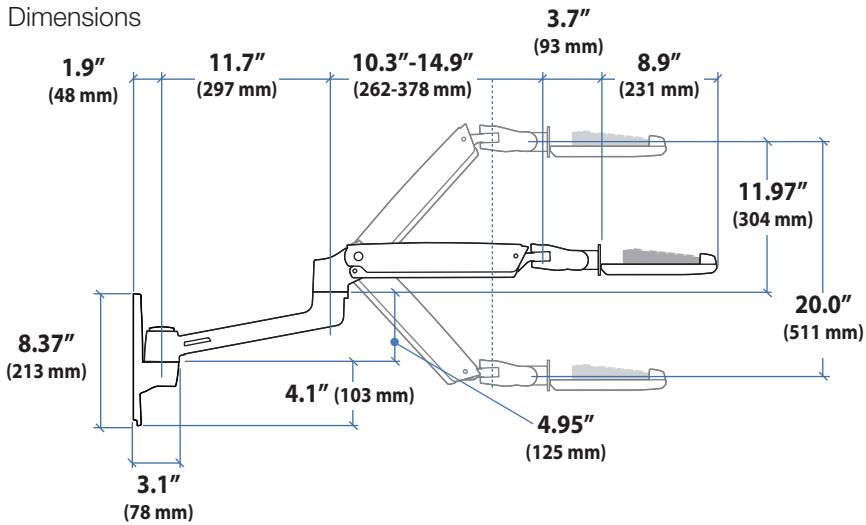

Ergotron® LX

Sit-Stand Wall Mount System

Dimensional &
Range of Motion
Illustrations

LCD Arm

Weight Capacity

Monitor depth greater than 2.5" (64 mm) may diminish capacity.
Call Ergotron for more information.

Range of Motion

© 2013 Ergotron, Inc. rev. 11/14/2013 DIM-LXSSWsystem Content is subject to change without notification

**Americas Sales and
Corporate Headquarters**

St. Paul, MN USA
(800) 888-8458
+1-651-681-7600
www.ergotron.com
sales@ergotron.com

Ergotron® LX

Sit-Stand Wall Mount System

Dimensional & Range of Motion Illustrations

Keyboard Arm

Dimensions

Weight Capacity

Range of Motion

© 2013 Ergotron, Inc. rev. 11/14/2013 DIM-LXSSWMSystem Content is subject to change without notification