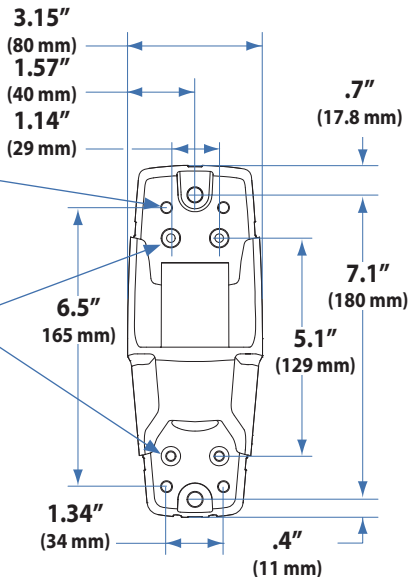

Ergotron® LX

Sit-Stand Wall Mount System

Dimensional &
Range of Motion
Illustrations

Small CPU Holder

Medium CPU Holder

Wall Track

Wall Mount Bracket

Stud mounting:
M8 x 80mm or 5/16" x 3"
and flat washer 8mm or
5/16" (2 places)

Wall Track mounting:
Button head cap screw
#10-24 x 5/8" (4 places)

© 2013 Ergotron, Inc. rev. 11/14/2013 DIM-LXSSWMSYSTEM Content is subject to change without notification

Americas Sales and Corporate Headquarters

Ergotron® LX

Sit-Stand Wall Mount System

Dimensional &
Range of Motion
Illustrations

LCD Arm

Weight Capacity

Monitor depth greater than 2.5" (64 mm) may diminish capacity.
Call Ergotron for more information.