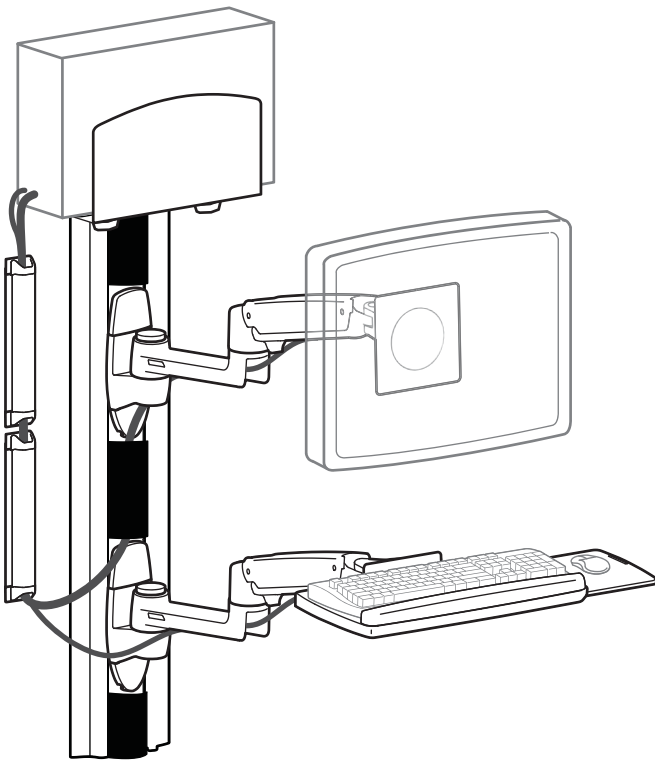

Ergotron® LX

Sit-Stand Wall Mount System

Dimensional &
Range of Motion
Illustrations

Small CPU Holder

Medium CPU Holder

Wall Track

Wall Mount Bracket

Stud mounting:
M8 x 80mm or 5/16" x 3"
and flat washer 8mm or
5/16" (2 places)

Wall Track mounting:
Button head cap screw
#10-24 x 5/8" (4 places)

© 2013 Ergotron, Inc. rev. 11/14/2013 DIM-LXSSWMSYSTEM Content is subject to change without notification

Americas Sales and Corporate Headquarters