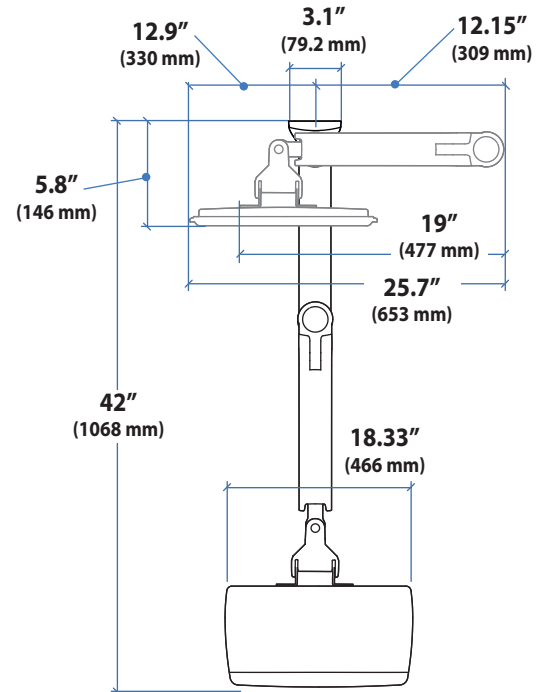

Ergotron® LX

Sit-Stand Wall Mount System

Dimensional &
Range of Motion
Illustrations

LCD Arm

Weight Capacity

Monitor depth greater than 2.5" (64 mm) may diminish capacity.
Call Ergotron for more information.

Ergotron® LX

Sit-Stand Wall Mount System

Dimensional & Range of Motion Illustrations

Keyboard Arm

Dimensions

Weight Capacity

Range of Motion

© 2013 Ergotron, Inc. rev. 11/14/2013 DIM-LXSSWMSystem Content is subject to change without notification