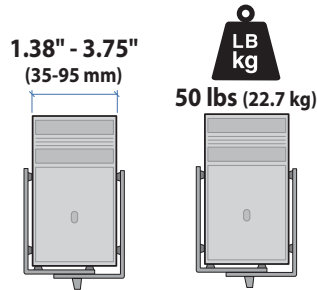

Ergotron® LX

Sit-Stand Wall Mount System

Dimensional &
Range of Motion
Illustrations

Small CPU Holder

Medium CPU Holder

Wall Track

Wall Mount Bracket

Stud mounting:
M8 x 80mm or 5/16" x 3"
and flat washer 8mm or
5/16" (2 places)

Ergotron® LX

Sit-Stand Wall Mount System

Dimensional &
Range of Motion
Illustrations

LCD Arm

Weight Capacity

Monitor depth greater than 2.5" (64 mm) may diminish capacity.
Call Ergotron for more information.

Ergotron® LX

Sit-Stand Wall Mount System

Dimensional & Range of Motion Illustrations

Keyboard Arm

Dimensions

Weight Capacity

Range of Motion

© 2013 Ergotron, Inc. rev. 11/14/2013 DIM-LXSSWMSystem Content is subject to change without notification