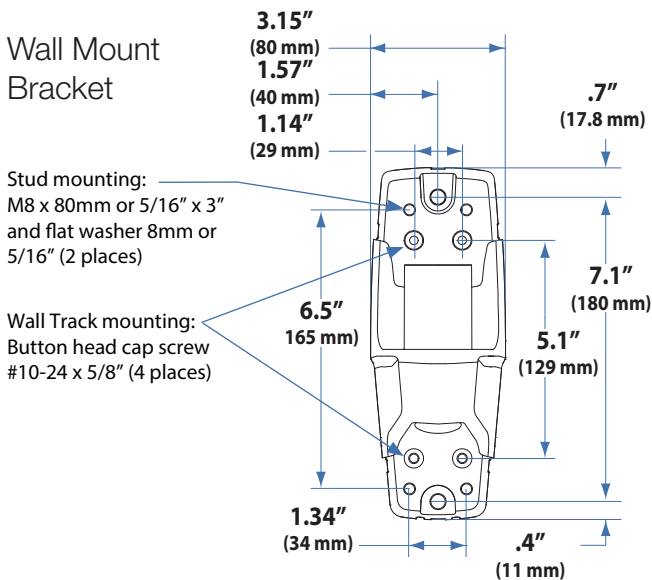

Worldwide OEM Sales

www.ergotron.com
info.oem@ergotron.com

Ergotron® LX

Sit-Stand Wall Mount System

Dimensional &
Range of Motion
Illustrations

LCD Arm Dimensions

Wall Mount Bracket

Front view with arm pushed back against the wall.

Ergotron® LX

Sit-Stand Wall Mount System

Dimensional &
Range of Motion
Illustrations

LCD Arm

Weight Capacity

Monitor depth greater than 2.5" (64 mm) may diminish capacity.
Call Ergotron for more information.