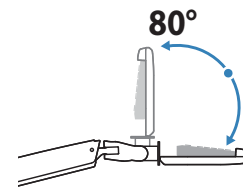

Ergotron® LX

Sit-Stand Wall Mount System

Dimensional & Range of Motion Illustrations

Keyboard Arm

Dimensions

Weight Capacity

Range of Motion

© 2013 Ergotron, Inc. rev. 11/14/2013 DIM-LXSSWMSystem Content is subject to change without notification