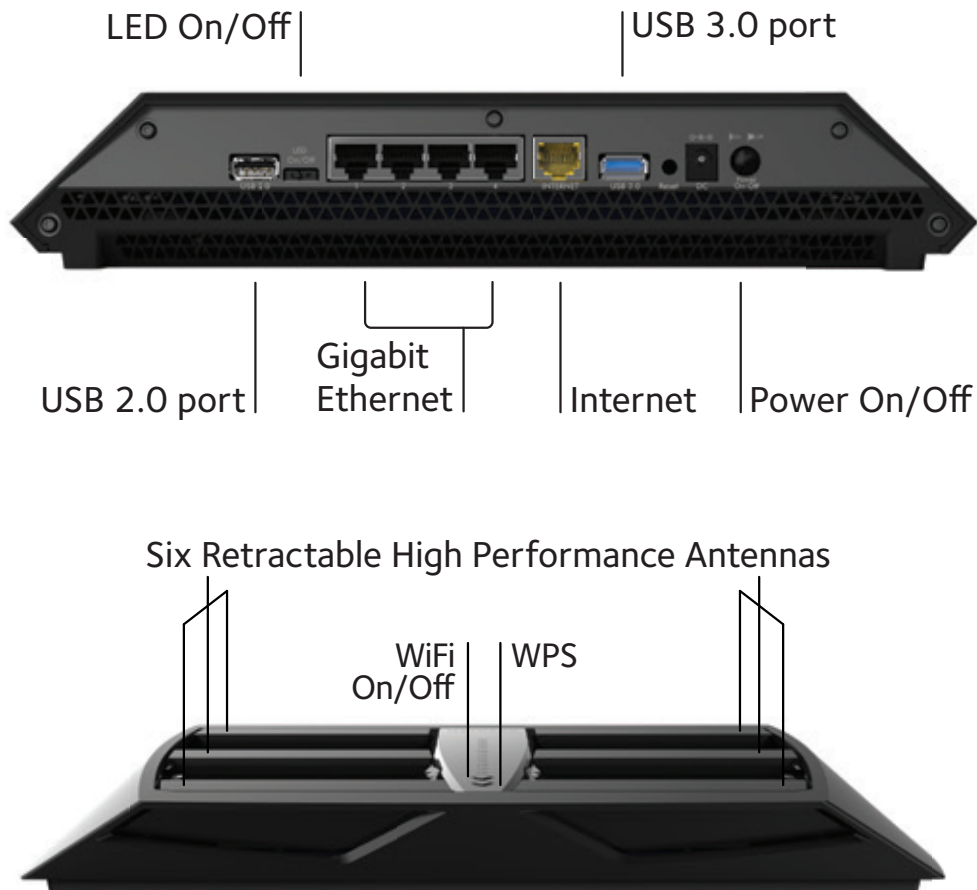

Connection Diagram