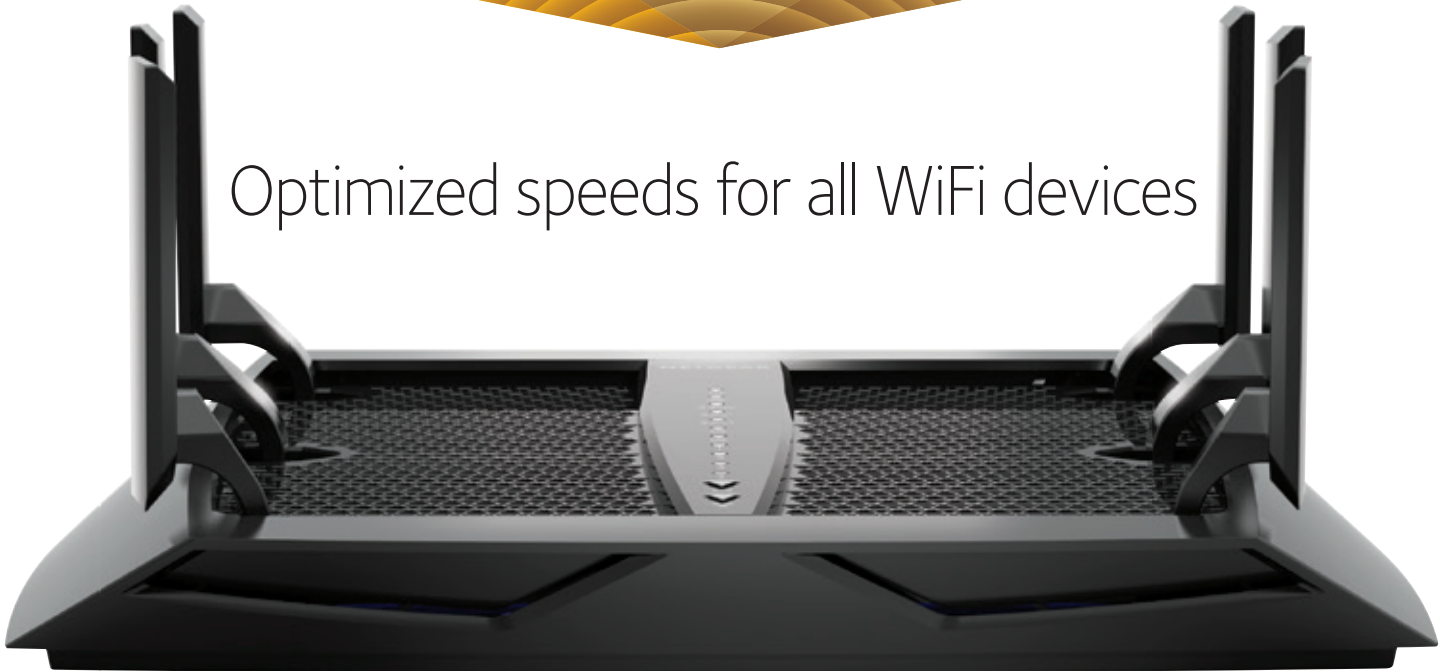

Optimized speeds for all WiFi devices