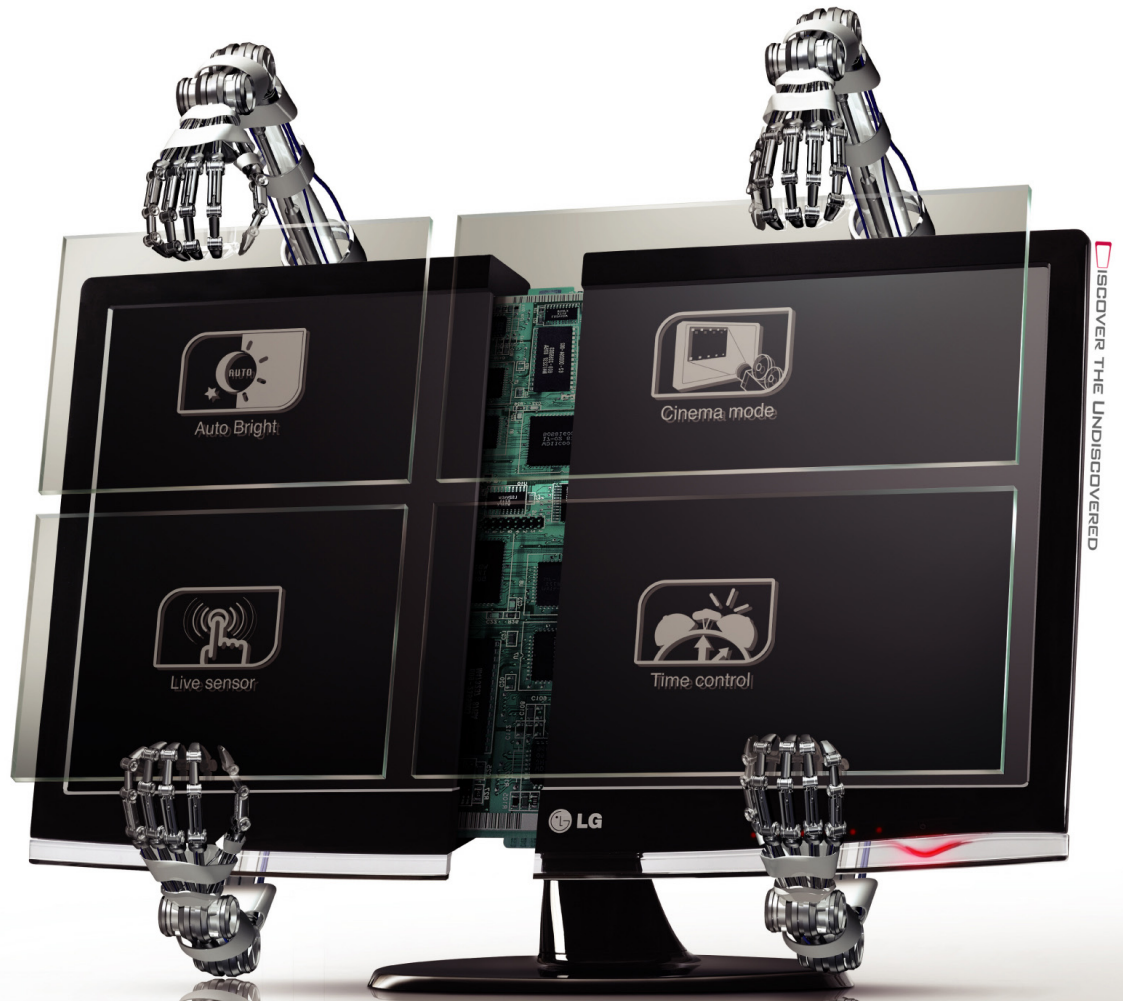

ADVANCE TECHNOLOGY SMARTLY EMBEDDED

At first glance it looks just like any other monitor. But with its smart technology inside LG's new W53 is worlds apart. Designed to significantly reduce eye strain its exclusive Auto Bright technology automatically adjusts brightness levels to your environment. More than this its unique Cinema Mode lets you enjoy web based movie clips in vivid resolution while Live Sensor helps you enjoy your multimedia content comfortably. All this and the W53 even recommends appropriate intervals for long time users with Time Control. Enjoy more. Enjoy longer.