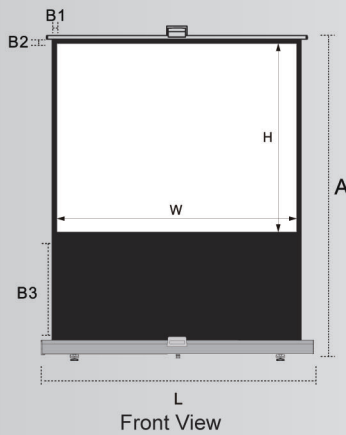

Plan View

Front View

Specifications

Format	4:3						16:9					
	Model	CB-U60	CB-U70	CB-U72	CB-U80	CB-U84	CB-U100	CB-U60	CB-U70	CB-U80	CB-U84	CB-U92
Specification(in)	60	70	72	80	84	100	60	70	80	84	92	
Viewing Area WxH	mm 1220x914	1422x1067	1463x1097	1625x1220	1707x1280	2030x1520	1328x747	1550x871	1770x995	1860x1045	2030x1145	
	in 48x36	56x42	57-5/8x41-1/4	63-31/32x48-1/32	67-1/4x50-3/8	80x60	52-9/32x29-3/8	61-1/32x34-9/32	69-11/16x39-3/16	73-1/4x41-3/16	80x45	
L total length	mm 1380	1582	1623	1785	1867	2192	1488	1710	1916	2020	2192	
	in 54-11/32	62-9/32	63-7/8	70-9/32	73-1/2	86-1/4	58-19/32	67-5/16	75-7/16	79-1/2	86-29/97	
A size	mm 1588	1860	2079	2168	2262	2502	1714	1951	2281	2027	2127	
	in 62-1/2	73-7/32	81-7/8	85-11/32	89	98-1/2	67-1/2	76-13/16	89-13/16	79-7/8	83-3/4	
B1 size	mm 35	35	35	35	35	35	35	35	28	35	35	
	in 1-3/8	1-3/8	1-3/8	1-3/8	1-3/8	1-3/8	1-3/8	1-3/8	1-1/8	1-3/8	1-3/8	
B2 size	mm 25	25	25	25	25	25	25	25	25	25	25	
	in 1	1	1	1	1	1	1	1	1	1	1	
B3 size	mm 800	800	800	800	800	800	800	800	800	800	800	
	in 31-1/2	31-1/2	31-1/2	31-1/2	31-1/2	31-1/2	31-1/2	31-1/2	31-1/2	31-1/2	31-1/2	
Packaging LxWxH	mm 1480 x182x149	1682 x182x149	1723 x182x149	1885 x182x149	1967 x182x149	2292 x182x149	1588 x182x149	1810 x182x149	2030 x182x149	2120 x182x149	2292 x182x149	
	in 58-9/32 x7-5/32x5-7/8	66-7/32 x7-5/32x5-7/8	67-5/8 x7-5/32x5-7/8	74-7/32 x7-5/32x5-7/8	77-1/2 x7-5/32x5-7/8	90-21/89 x7-5/32x5-7/8	62-17/32 x7-5/32x5-7/8	71-1/4 x7-5/32x5-7/8	79-29/32 x7-5/32x5-7/8	83-23/50 x7-5/32x5-7/8	90-21/89 x7-5/32x5-7/8	
Net Weight (kg)	4.6	5.2	5.0	7.67	8.0	9.67	4.7	5.4	7.95	8.0	8.78	
Gross Weight (Kg)	6.1	7.0	7.13	9.5	10.13	11.8	6.4	7.3	9.73	10.13	10.8	

Sizes and specifications are subject to change at anytime. [The tolerance for L is about, 5mm(3/16in)]