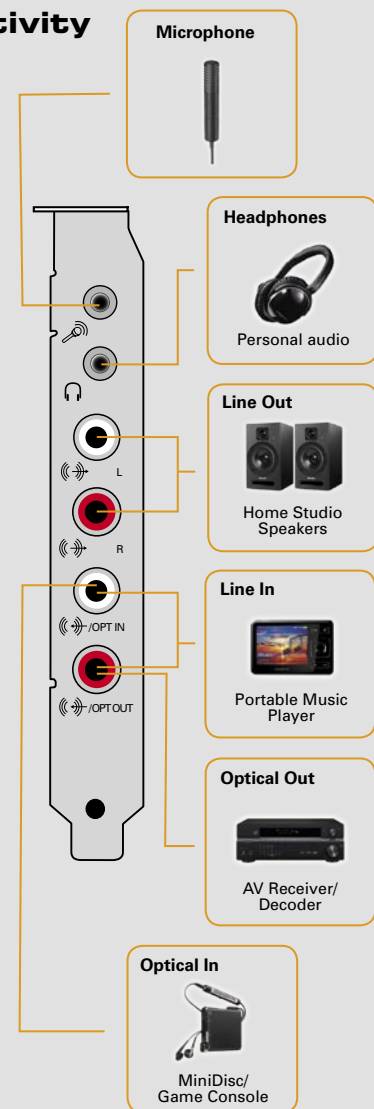

High quality components offer audiophile-grade performance, designed to eliminate noise, while dramatically improving sound field dynamics in the high and mid tones.

Optimized for Windows Vista and Windows 7

To achieve the ultimate Sound Blaster performance, Sound Blaster X-Fi Titanium HD has been optimized to work on PCs with Windows 7 or Windows Vista only.

Superior headphone experience

Enjoy pristine audio in private anywhere with the superlative headphone output featuring an amazing 115dB, 24-bit/96kHz support in High-Definition (HD) quality sound for original playback.

Personalize your sound with upgradeable components

For the discerning music listener, you can personalize your listening experience with swappable OP-amps on the sound card to tailor the sound to the way you want it.

THX TruStudio PC for unprecedented audio realism

The ground-breaking THX TruStudio PC sound effects will transform your experience into a true High-Definition (HD) multimedia emotional journey.

Hardware accelerated EAX 5.0 for ultimate gaming audio

Hardware-powered 3D positional audio and EAX 5.0 effects provide stunning audio realism over both headphones and speakers without affecting your frame-rates.

Pristine audio recordings with ultra low latency

ASIO recording support with latency as low as one millisecond and minimal CPU load for precise audio recordings.

Connectivity

Audio Performance

Default Parameter	Front Channel Out	Headphone (330 Ohms)	Headphone (33 Ohms)
DAC Resolution	24-bit, 192kHz	24-bit, 96kHz	24-bit, 96kHz
Output Level (Full Scale)	2Vrms	1Vrms	1Vrms
SNR (20kHz Low-pass filter, A-Weighted)	122dB	117dB	115dB
THD+N (20kHz Low-pass filter)	0.001%	0.001%	0.006%
Frequency Response (-3.5dB)	10Hz to 90kHz	10Hz to 46kHz	10Hz to 46kHz

Default Parameter	Aux In
ADC Resolution	24-bit, 96kHz
Input Level (Full Scale)	2Vrms
SNR (20kHz Low-pass filter, A-Weighted)	118dB
THD+N (20kHz Low-pass filter)	0.001%
Frequency Response	10Hz to 46kHz