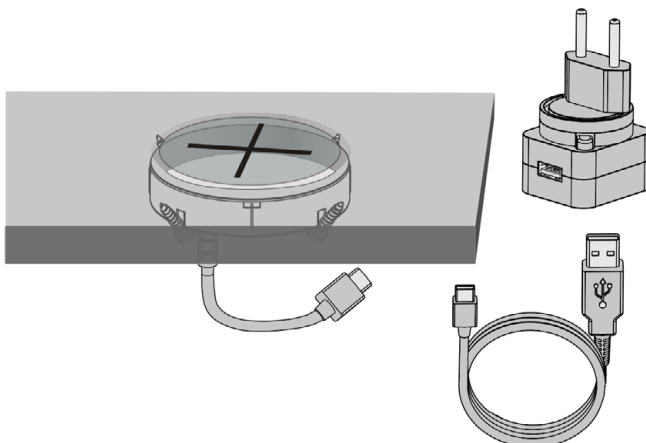

Axessline Wireless Charger

Hidden technology

A hidden "puck" that does the magic.

Hidden charge - When it's at it's best

Axessline QI61, a powerful Qi wireless charger for hidden integrated mounting under the desk-top. A mounting that requires both accuracy and a little extra time, so it's usually designers and professionals' obvious choices. This is where you want to get a clean and elegant wood surface, which is completely unbroken on top of the table top.

Qi is compatible with the newest generation of smartphones

SPECIFICATIONS

- Wireless technology
Qi standard (1.2) for smartphones.
- Qualcomm Quick Charging capabilities
- Max thickness 3 mm between charger surface and tabletop.
- Milling Ø 60
- Input DC 5V / 1,5A.
Incl adapter / 230 V.
- Part no 935-QI61