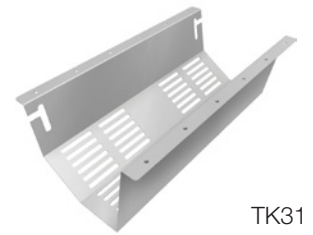

# Axessline Trays

## 935-TK31/61

Complement with Axessline cover and Axessline power strip for optional mounting in the tray.

## Firm and steady

Cable tray suitable for installation in conference & desk with Axessline outlet strips, or regular power strip. Practical cable feed-through and perforated bottom section for good ventilation.

The TK31 got two alternative mounting slots. Tilted or horizontal surface of the terminal strip.