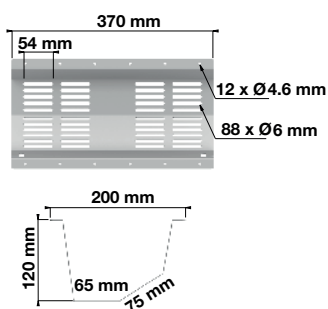

## 935-TK31/61

Complement with Axessline cover and Axessline power strip for optional mounting in the tray.

## Firm and steady

Cable tray suitable for installation in conference & desk with Axessline outlet strips, or regular power strip. Practical cable feed-through and perforated bottom section for good ventilation.

### Dimensions TK61

### SPECIFICATIONS

- Solid, stable trays
- Part no.
 

370x150 mm	
935-TK31	Silver
670 x 150 mm	
935-TK61	Silver
935-TK61W	White
935-TK61B	Black