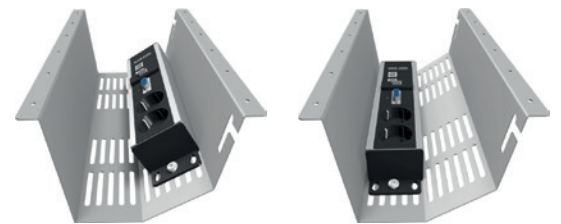

# Axessline Trays

## 935-TK31/61

Complement with Axessline cover and Axessline power strip for optional mounting in the tray.

## Firm and steady

Cable tray suitable for installation in conference & desk with Axessline outlet strips, or regular power strip. Practical cable feed-through and perforated bottom section for good ventilation.

The TK31 got two alternative mounting slots. Tilted or horizontal surface of the terminal strip.