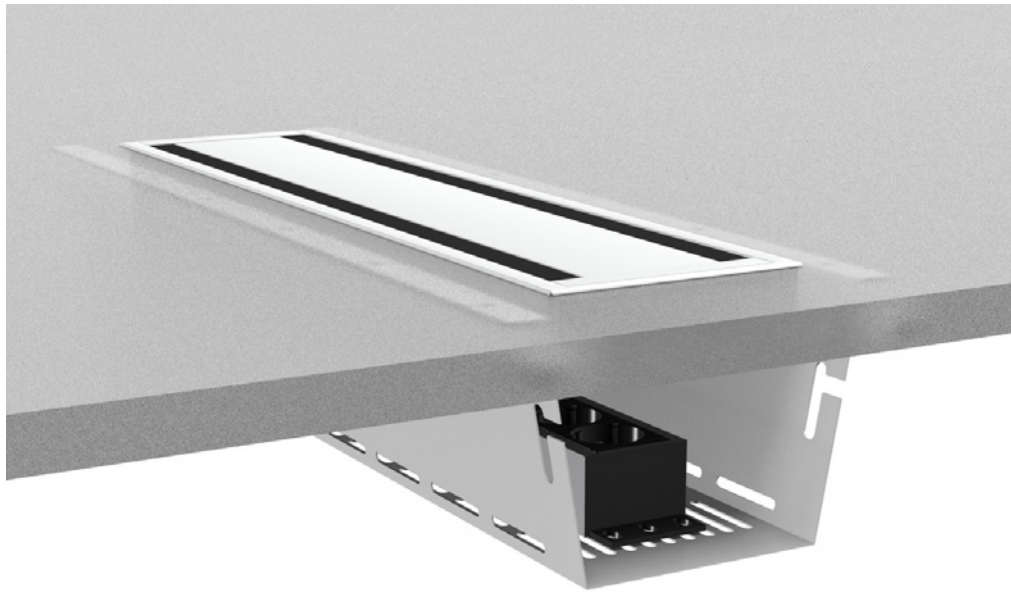

# Axessline Trays

## 935-TK31/61

Complement with Axessline cover and Axessline power strip for optional mounting in the tray.

## Firm and steady

Cable tray suitable for installation in conference & desk with Axessline outlet strips, or regular power strip. Practical cable feed-through and perforated bottom section for good ventilation.

The TK31 got two alternative mounting slots. Tilted or horizontal surface of the terminal strip.