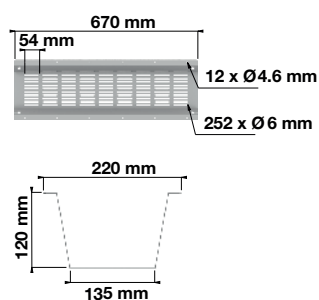

Dimensions TK61

SPECIFICATIONS

- Solid, stable trays

Part no.

370x150 mm	
935-TK31	Silver
670 x 150 mm	
935-TK61	Silver
935-TK61W	White
935-TK61B	Black