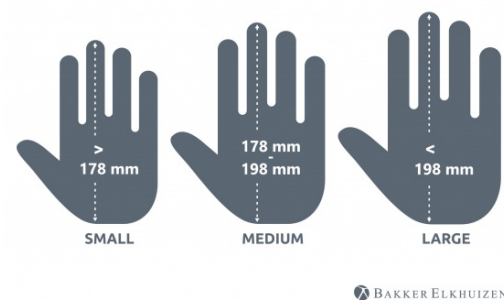

Evoluent D Wired

The Evoluent D is the latest vertical mouse. Its design was inspired by more than 18 years of experience and research.

The mouse reduces and prevents discomfort because it is held in a handshake position. This means the wrist bends less from side to side and the lower arm rotates less.

The "handshake" position of this vertical mouse ensures that your wrist bends less from side to side, which means your lower arm rotates inwards less (Schmid et al., 2015). As a result, there is less muscle activity in the lower arm than when using a standard mouse (Quemelo & Vieira, 2013).

Research shows that using a vertical mouse allows users to heal quicker from arm, wrist and hand injuries (Aarås et al., 2001).

The latest version of Evoluent at BakkerElkhuzien

The Evoluent D is made from high-quality materials to create a premium look and feel. Furthermore, this mouse has a very short acclimatisation time. Lastly, the Evoluent D Wired is available in two versions, so there is a perfect model for almost all hand sizes. The mouse is only suitable for right-handed users. You use your mouse a lot throughout the day. When using a traditional mouse, you twist your wrists, tense your arms and strain your shoulders. To avoid this, different types of ergonomic mice are available. A vertical mouse is one where the hand is held in a handshake posture.

[Read more online](#)

Specifications

Width	86 mm
Height	78 mm
Depth	110 mm
Weight	174 gr
Product code:	BNEEVRD (Multiple versions)

Contact

BAKKER ELKHUIZEN

BakkerElkhuizen
 Taalstraat 151
 5261 BC Vught
 Netherlands
 tel. +31 365467265
 email. info@bakkerelkhuizen.com
 website: www.bakkerelkhuizen.co.uk