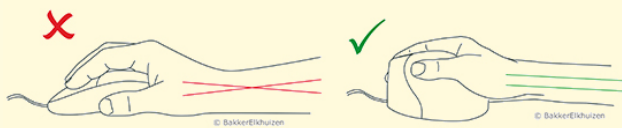

Evoluent D Wired

The Evoluent D is the latest vertical mouse. Its design was inspired by more than 18 years of experience and research.

The mouse reduces and prevents discomfort because it is held in a handshake position. This means the wrist bends less from side to side and the lower arm rotates less.

The "handshake" position of this vertical mouse ensures that your wrist bends less from side to side, which means your lower arm rotates inwards less (Schmid et al., 2015). As a result, there is less muscle activity in the lower arm than when using a standard mouse (Quemelo & Vieira, 2013).

Research shows that using a vertical mouse allows users to heal quicker from arm, wrist and hand injuries (Aarås et al., 2001).

The latest version of Evoluent at BakkerElkhuzien

The Evoluent D is made from high-quality materials to create a premium look and feel. Furthermore, this mouse has a very short acclimatisation time. Lastly, the Evoluent D Wired is available in two versions, so there is a perfect model for almost all hand sizes. The mouse is only suitable for right-handed users. You use your mouse a lot throughout the day. When using a traditional mouse, you twist your wrists, tense your arms and strain your shoulders. To avoid this, different types of ergonomic mice are available. A vertical mouse is one where the hand is held in a handshake posture.