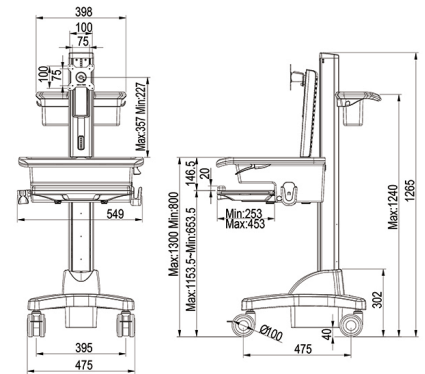

Ready when you are.

M Universal Workstation Cart DT

Art No: 7 350 073 730 773

Multibrackets unique carts fits most notebooks and personal computer displays on the market. Multibrackets carts are space efficient, light weight and easy to maneuver in tight areas. Examples of places where it might be extra suitable is in a patient, emergency & operating rooms, labs, radiology, nurse stations – or wherever patient data or a maneuverable workstation

might be in need. 475x475x302 base makes the carts very easy to maneuver in tight areas. With its 31kg on high quality and silicon covered castors moving it around is a breeze. Medicine bins, Utility Drawer, Pad or document holder are all accessories that can be added to the Carts.

SPECIFICATIONS

M Universal Workstation Cart DT

For screen size:	Up to 27"
Feature:	Highly customizable and bacteria free work surfaces
VESA:	75x75, 100x100
EAN:	7 350 073 730 773
Product materials:	Plastic/ Steel/ Silicone
CPU compartment:	425x325x100mm
Unit Size:	549x727x1265 (WxDxH)
Base Size:	475x475x302 (WxDxH)
Adjustable height/ Tilt:	130mm height adjustable by rail
Tilt adjustable:	-5 to +25 degrees
Pillar adjustability:	500mm up and down
Max load screen:	8 kg
Weight:	31 kg

Color:	Silver and white
Shelf:	Extra shelf optional
Power:	Built in USB fan for better circulation
Package size:	800x630x1460
Keyboard tray:	Yes
Mouse tray:	Yes
Scanner holder:	Yes
Key lock:	Yes to CPU compartment
Castors/ Wheels:	Included, 2 front is lockable
Mount to floor:	No
Warranty:	1 year