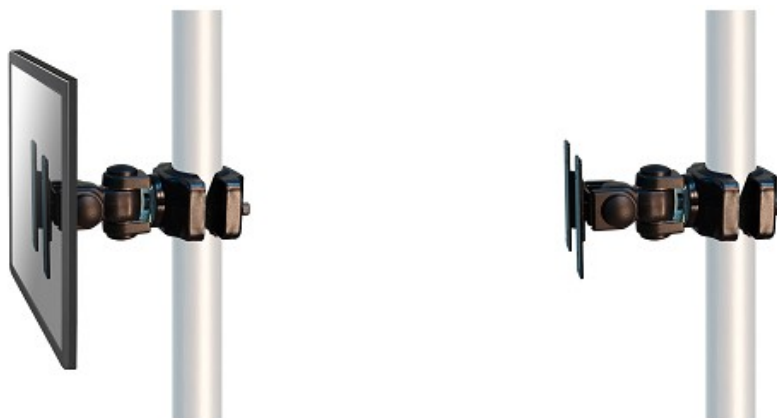

FPMA-WP200BLACK NEWSTAR FLAT SCREEN POLE MOUNT

The NewStar pole mount, model FPMA-WP200BLACK is a tilt-, swivel and rotatable pole mount for flat screens up to 24".

The NewStar pole mount, model FPMA-WP200BLACK is a tilt-, swivel and rotatable pole mount for flat screens up to 24". Ideal to mount screens up to 24" to any pole with a diameter between 35 and 60mm. This mount is a great choice when you want the ultimate viewing flexibility with your flat screen. Effortless position the display in almost any direction.

NewStars' tilt- (180°), rotate (270°) and swivel (180°) technology allows the mount to change to any viewing angle to fully benefit from the capabilities of the flat screen. Depth of this mount is 14 centimetres. Cable management conceals and routes cables from mount to flat screen. Hide your cables to keep living room, bedroom or home cinema installation nice and tidy.

NewStar FPMA-WP200BLACK has one pivot point and is suitable for screens up to 24" (60 cm). The weight capacity of this product is 10 kg each screen. The wall mount is suitable for screens that meet VESA hole pattern 75x75 and 100x100mm. Different hole patterns can be covered using NewStar VESA adapter plates.

Create a clean design ambiance for your flat screen TV in the living room, bedroom or home cinema.

SPECIFICATIONS

Max. weight	10
Color	Black
Warranty	5 year
Screen size	10 - 24"
VESA minimum	75x75 mm
VESA maximum	100x100 mm
Distance to wall	14 cm
Tilt	180°
Rotation	360°
Swivel	180°
Screens	1
Width	35 - 60mm
EAN code	8717371442897