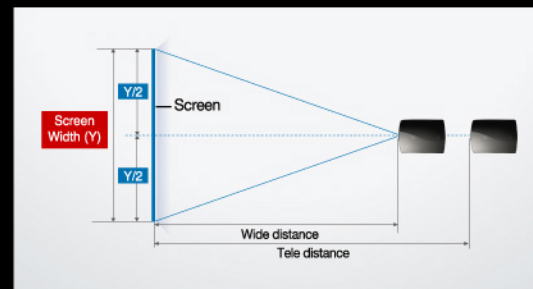

Special Features

Accessory

Projection distance based on the picture format

*16:9 Scale

Diagonal Size (inch)	Image			Projection Distance	
	Diagonal Size (mm)	Horizontal Size (mm)	Vertical Size (mm)	Wide Distance (mm)	Tele Distance (mm)
30	762	664	374	877	1605
40	1016	886	498	1181	2152
50	1270	1107	623	1484	2699
60	1524	1328	747	1788	3246
70	1778	1550	872	2092	3794
80	2032	1771	996	2395	4341
90	2286	1992	1121	2699	4888
100	2540	2214	1245	3003	5435
120	3048	2657	1494	3610	6530
140	3556	3099	1743	4218	7624
160	4064	3542	1992	4825	8719
180	4572	3985	2241	5433	9813
200	5080	4428	2491	6040	10907
220	5588	4870	2740	6648	12002
240	6096	5313	2989	7255	13096
260	6604	5756	3238	7863	14191
280	7112	6199	3487	8470	15285
300	7620	6641	3736	9078	16380

SEE ULTIMATE IMAGE WITH FULL HD **AF115**
The AF115, a stately 1080p full HD home entertainment projector, delivers the sharpest picture quality available, boasting the latest in technological advancement. **LG PROJECTOR**