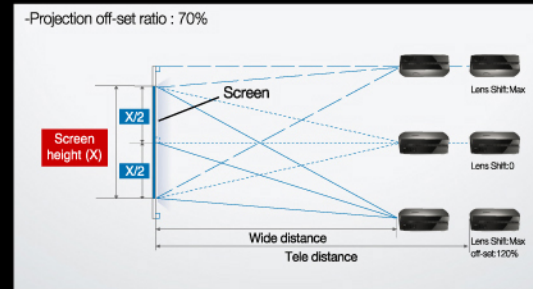

Special Features

Accessory

Projection distance based on the picture format

*16:9 Scale

Diagonal Size (inch)	Image			Projection Distance	
	Diagonal Size (mm)	Horizontal Size (mm)	Vertical Size (mm)	Wide Distance (mm)	Tele Distance (mm)
30	762	664	374	877	1605
40	1016	886	498	1181	2152
50	1270	1107	623	1484	2699
60	1524	1328	747	1788	3246
70	1778	1550	872	2092	3794
80	2032	1771	996	2395	4341
90	2286	1992	1121	2699	4888
100	2540	2214	1245	3003	5435
120	3048	2657	1494	3610	6530
140	3556	3099	1743	4218	7624
160	4064	3542	1992	4825	8719
180	4572	3985	2241	5433	9813
200	5080	4428	2491	6040	10907
220	5588	4870	2740	6648	12002
240	6096	5313	2989	7255	13096
260	6604	5756	3238	7863	14191
280	7112	6199	3487	8470	15285
300	7620	6641	3736	9078	16380

SEE ULTIMATE IMAGE WITH FULL HD **AF115**
The AF115, a stately 1080p full HD home entertainment projector, delivers the sharpest picture quality available, boasting the latest in technological advancement. **LG PROJECTOR**