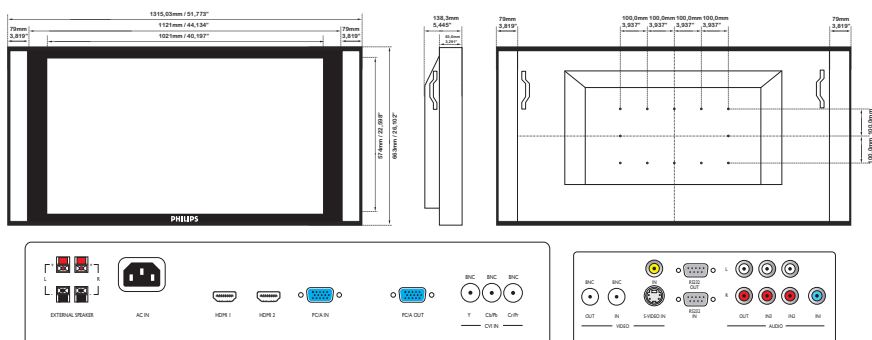

connector

Convenience

- OSD Languages: English, French, German, Italian, Spanish, Polish, Turkish, Russian
- Detachable Audio: 2 x 7 Watts (optional) speakers
- Network controllable: RS232
- Placement supported: Portrait, Landscape
- VESA Mount: 400 x 200 mm
- Regulatory Approvals: CE Mark, RoHS, FCC Class A, UL

Tuner/Reception/Transmission

- Video Playback: NTSC, PAL, SECAM

Power

- Consumption (On mode): 165 W (typical)
- Mains power: 90-264 VAC, 50/60 Hz
- Standby power consumption: < 5W

Dimensions

- Set dimensions (W x H x D): 1122 x 663 x 138 mm
- Set dimensions in inch (W x H x D): 44.2 x 26.1 x 5.4 inch
- Set dimensions with stand (H x D): 705 x 406 mm
- Set dimensions with stand in inch (H x D): 27.8 x 16.0 inch
- MTBF: 50,000 (excl. CCFL 60,000) hrs

Technical specifications

- Operating temperature range: 0 - 40 °C
- Relative humidity range: 5% - 90%

Accessories

- Included Accessories: HDMI-DVI adapter cable, VGA cable, Remote Control, Batteries for remote control, User manual on CD-ROM, AC Power Cord, Quick start guide
- Optional accessories: Table stand BM05211, Speakers BAL4631S1, Ceiling mount BM04111&BM01111, Fixed wall mount BM02111, Flex wallmount BM04111&BM02212

Miscellaneous

- Warranty: Europe/North America: 3 years
- Bezel: metallic anthracite

Issue date 2009-07-31

Version: 1.0.2

12 NC: 8670 000 56954
EAN: 87 12581 50974 3

© 2009 Koninklijke Philips Electronics N.V.
All Rights reserved.

Specifications are subject to change without notice.
Trademarks are the property of Koninklijke Philips Electronics N.V. or their respective owners.

www.philips.com