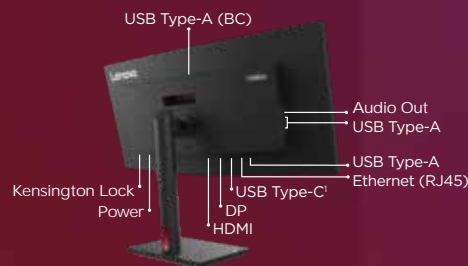

Productivity par excellence

Make your workstation a hub of productivity with a range of connectivity options that make the ThinkVision T34w-30 Monitor quick and efficient. Connect and power-up swiftly and efficiently with the one-cable USB-C¹ up-to 75W PD² port that enables dynamic power distribution with connected devices. Network connectivity becomes faster, more stable and safer too with ethernet support that includes MAPT, PXE, and WOL (S3-S5). Dedicated HDMI and DP ports let you connect efficiently. The ThinkColour software solution that can be easily deployed by Endpoint³ ensures you get quick control of display attributes, accurate and easy color settings, simple management between multiple files, documents and media, and smarter technology to maximize productivity. A dedicated and cableless USB Type-A port at the top facilitates a modular VoIP solution - ThinkVision VoIP Stack⁴ (MC60 Monitor Webcam, MS30 Monitor Soundbar) enables incredible video conferencing experiences.