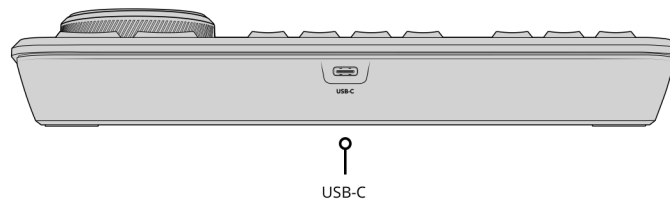

4 250 kr

Connections

USB Type-C.

Updates and Configuration

1 x USB Type-C for software configuration and software updates.

Power Requirements

Power Usage

4W max via USB Type-C.