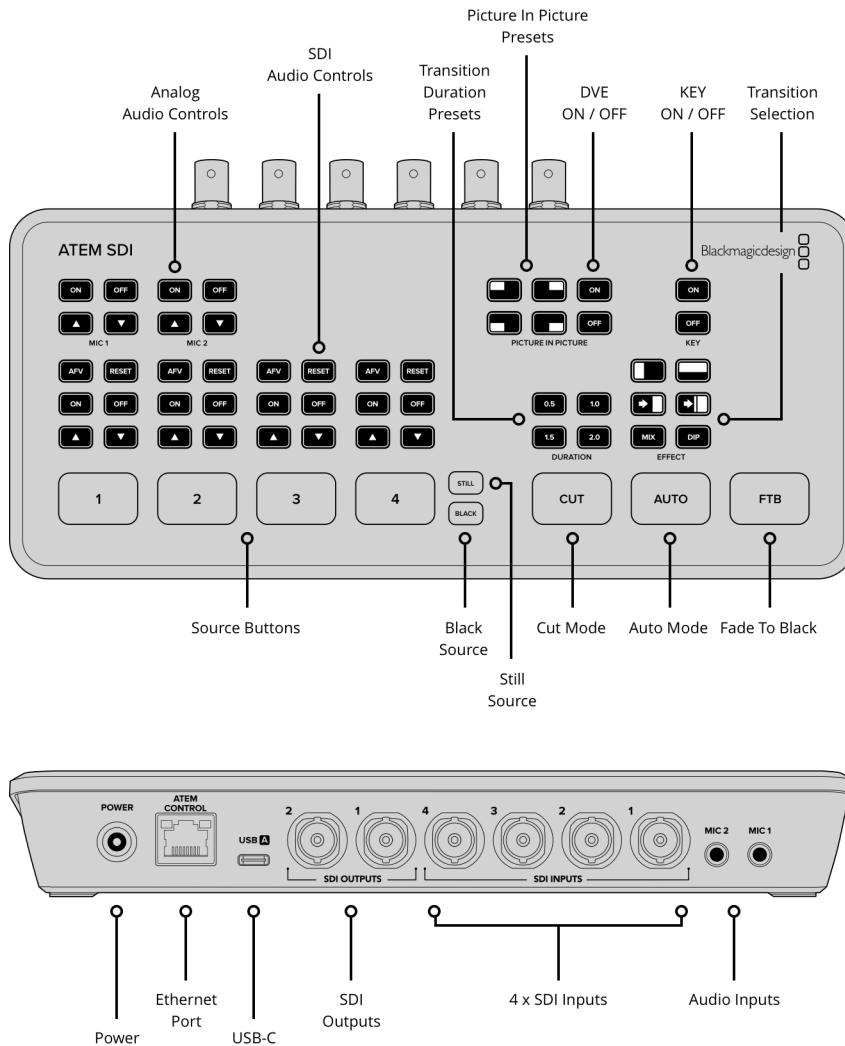

Standards

HD Video Input Standards

720p50, 720p59.94, 720p60
1080p23.98, 1080p24, 1080p25,
1080p29.97, 1080p30, 1080p50,
1080p59.94, 1080p60
1080i50, 1080i59.94, 1080i60

HD Video Output Standards

1080p23.98, 1080p24, 1080p25,
1080p29.97, 1080p30, 1080p50,
1080p59.94, 1080p60

Video Streaming Standards

1080p23.98, 1080p24, 1080p25,
1080p29.97, 1080p30, 1080p50,
1080p59.94, 1080p60

Ultra HD Video Standards

None

Video Sampling

4:2:2 YUV

Color Precision

10-bit

Color Space

Rec 709

Colorspace Conversion

Hardware based real time.