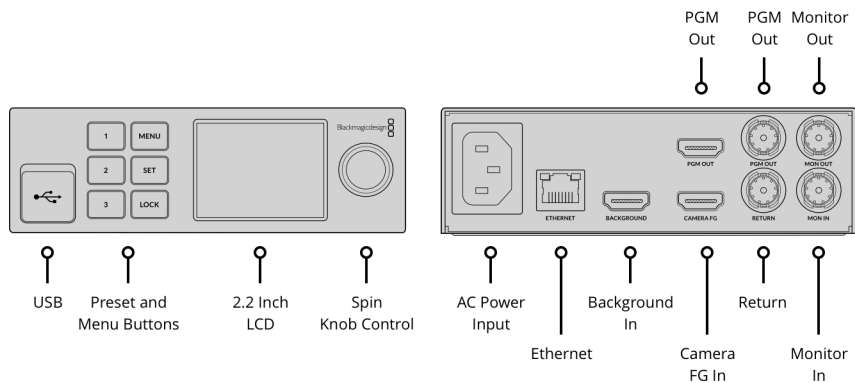

Ultimatte 12 HD Mini

Ultimatte 12 HD Mini is an advanced real time keyer designed for creating next generation virtual sets and more with consumer cameras. The HDMI connections are perfect for use with Blackmagic Studio Cameras, Pocket Cinema Cameras and ATEM Mini live production switchers. Plus there's a massive 6 GB frame store for realistic fixed camera virtual sets from pre rendered still frames. Ultimatte 12 HD Mini features broadcast quality algorithms and color science to deliver photorealistic composites.

5 500 kr

Connections

SDI Video Inputs

2
Monitor In for monitor cascade plus Return In for camera control.

SDI Video Outputs

2

HDMI Video Inputs

2

HDMI Video Outputs

1

Video Input Re-Sync

On all inputs.

SDI Rates

270Mb, 1.5G, 3G.

Ethernet

Up to 1Gb/s for device control and loading stills into Media Pool.

Computer Interface

1 x USB-C 3.0 for device configuration and software updates.