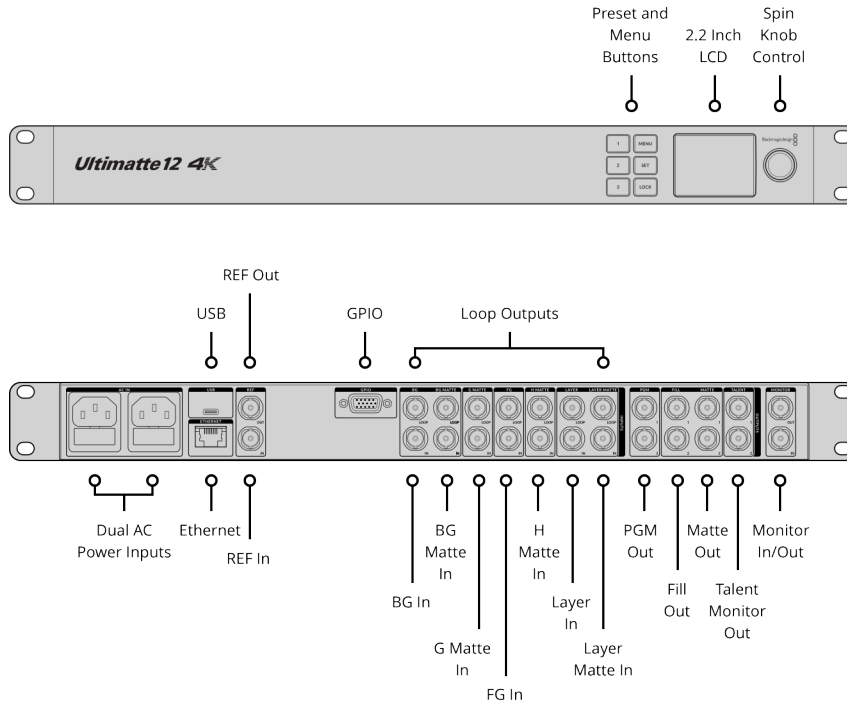

SDI Video Outputs

9

Video Input Re-Sync

On all inputs.

Ethernet

Up to 10Gb/s for device control and loading stills into Media Pool.

SDI Video Loop Outputs

7

Reclocked SD, HD, Ultra HD for corresponding inputs.

Reference Connections

1 x BNC In, 1 x BNC Out.
Tri-Sync or Black Burst.

Computer Interface

1 x USB-C 3.0 for device configuration and software updates.