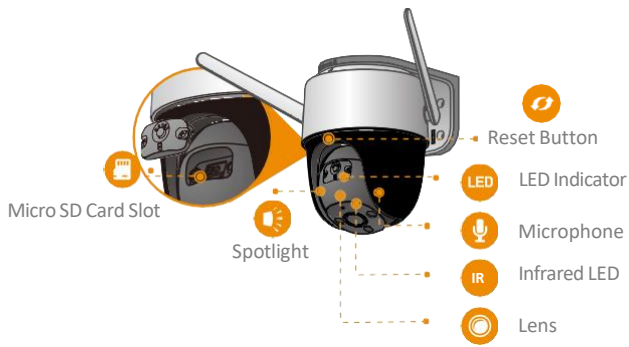

Cruiser 4MP

Model: IPC-S42FP

4 MP H.265 Wi-Fi Camera

IMOUCruiser delivers 4 MP live monitoring with 3.6mm lens. With 1080P Full HD live monitoring and 0~355° pan & 0~90° tilt features, Cruiser ensures every corner of your home completely covered. It supports four night vision modes for clear-as day clarity even in pitch dark. With IP66 certified, the camera can be used outdoors under different weather conditions. With built-in spotlight and 110dB security siren, Cruiser actively keeps unwelcome visitors away from what you care about.

Scare away unwelcome visitors with built-in spotlight and 110dB security siren

IP66

Weatherproof from dust and water

Two-way Talk

Real-time communicate with people at the camera

Diversified Storage

Supports Cloud Storage or Micro SD card (up to 256GB)

Alarm Notification

Sends instant motion-activated alerts to your mobile phone

Wi-Fi Connection

IEEE802.11b/g/n (2.4GHz)

Smart Tracking

Automatically tracks moving objects

Stay close with what you care

With Cloud service, you will have access to what you care as long as Internet is available. You can record daily or motion videos on Cloud and play back anytime anywhere.

Micro SD Card Slot (up to 256GB)
 Built-in Mic & Speaker
 Reset Button

General

DC 12V1A Power Supply Power
 Consumption: < 5.32 W
 Working Environment: -30°C~+60°C, less Than 95% RH
 Dimensions: 138.4 mm × 121.7 mm × 257.5 mm
 Weight: 565 g
 CE, FCC
 IP66