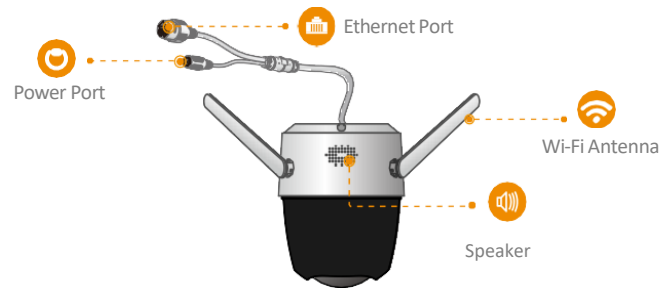

Cruiser 4MP

Model: IPC-S42FP

4 MP H.265 Wi-Fi Camera

IMOUCruiser delivers 4 MP live monitoring with 3.6mm lens. With 1080P Full HD live monitoring and 0~355° pan & 0~90° tilt features, Cruiser ensures every corner of your home completely covered. It supports four night vision modes for clear-as day clarity even in pitch dark. With IP66 certified, the camera can be used outdoors under different weather conditions. With built-in spotlight and 110dB security siren, Cruiser actively keeps unwelcome visitors away from what you care about.

Scare away unwelcome visitors with built-in spotlight and 110dB security siren

IP66

Weatherproof from dust and water

Two-way Talk

Real-time communicate with people at the camera

Diversified Storage

Supports Cloud Storage or Micro SD card (up to 256GB)

Alarm Notification

Sends instant motion-activated alerts to your mobile phone

Wi-Fi Connection

IEEE802.11b/g/n (2.4GHz)

Smart Tracking

Automatically tracks moving objects

Stay close with what you care

With Cloud service, you will have access to what you care as long as Internet is available. You can record daily or motion videos on Cloud and play back anytime anywhere.