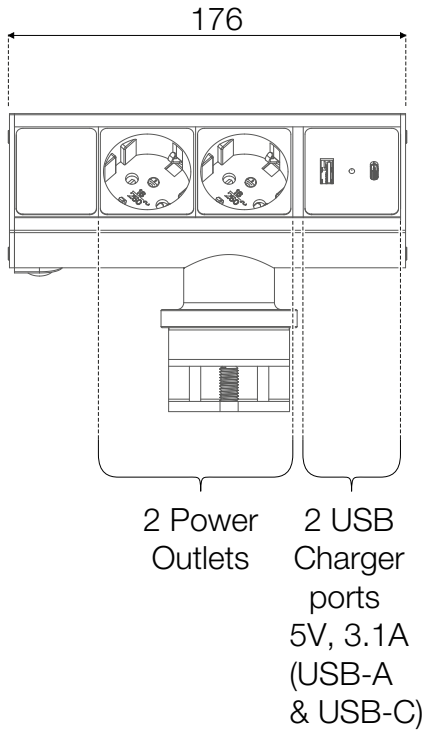

935-D2CC

Axessline Desk - 2 Power, 1 USB-A & 1 USB-C charger ports

Front view

Left side

Range for table thickness

- 15-31 mm

Product cables & lengths:
Schuko plug (Type F) (~1500 mm)