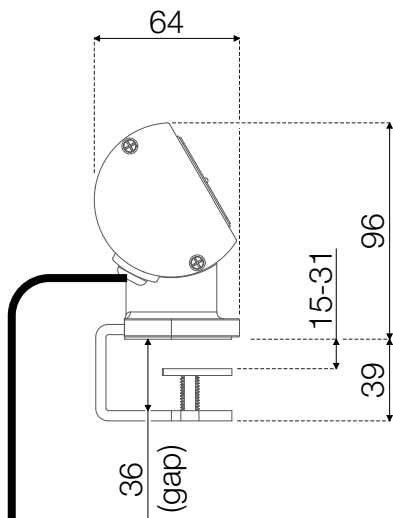

935-D2CC

Axessline Desk - 2 Power, 1 USB-A & 1 USB-C charger ports

Front view

Left side

Range for table thickness

- 15-31 mm

Product cables & lengths:
Schuko plug (Type F) (~1500 mm)