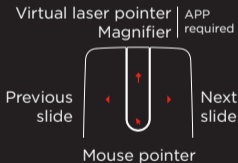

ThinkPad X1 Presenter Mouse

Virtual laser pointer

Magnifier

Press and hold to activate.
Double-press to switch.

https://support.lenovo.com/accessories/x1_presenter