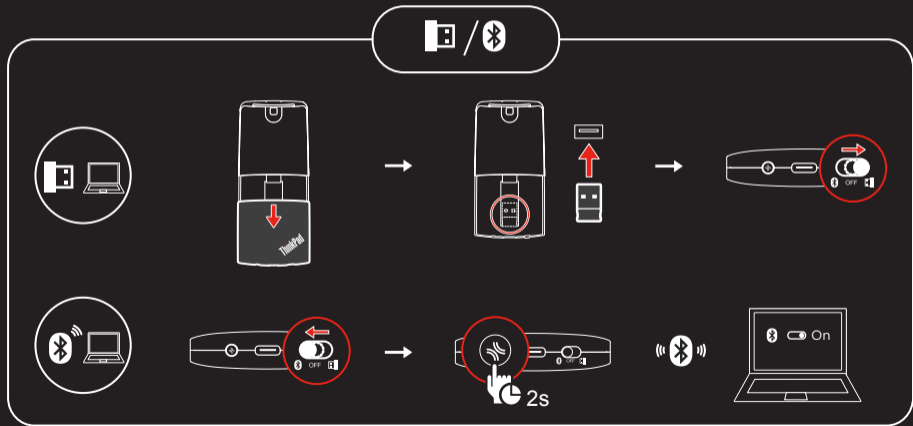

ThinkPad X1 Presenter Mouse

Virtual laser pointer

Magnifier

Press and hold to activate.
Double-press to switch.

https://support.lenovo.com/accessories/x1_presenter