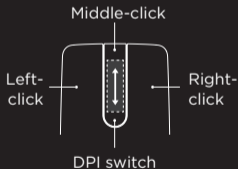

ThinkPad X1 Presenter Mouse

Virtual laser pointer

Magnifier

Press and hold to activate.
Double-press to switch.

https://support.lenovo.com/accessories/x1_presenter