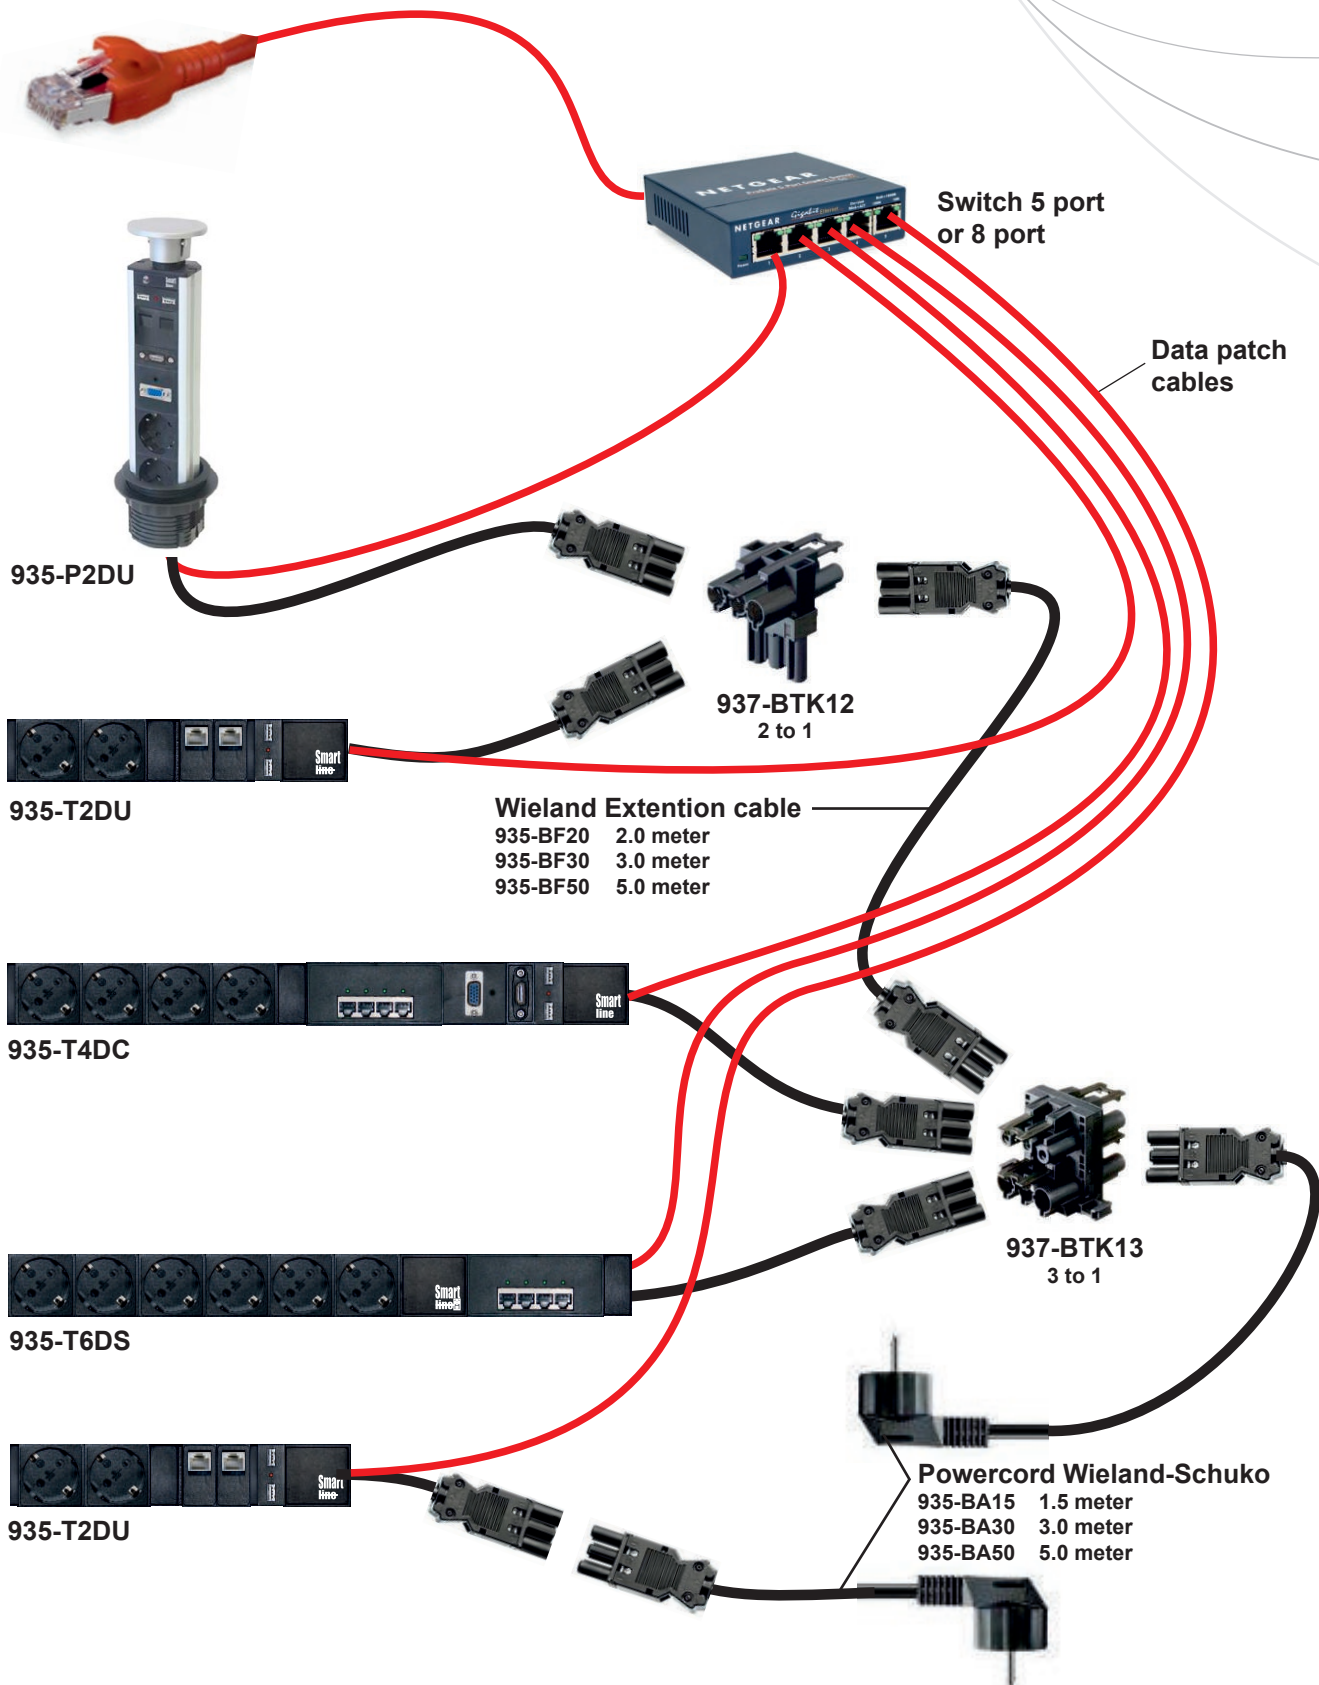

System Overview

Power and data setup

by **Kondator**

Switch 5 port
or 8 port

Data patch
cables

935-P2DU

935-T2DU

935-T4DC

935-T6DS

935-T2DU

937-BTK12
2 to 1

Wieland Extension cable
935-BF20 2.0 meter
935-BF30 3.0 meter
935-BF50 5.0 meter

937-BTK13
3 to 1

Powercord Wieland-Schuko
935-BA15 1.5 meter
935-BA30 3.0 meter
935-BA50 5.0 meter